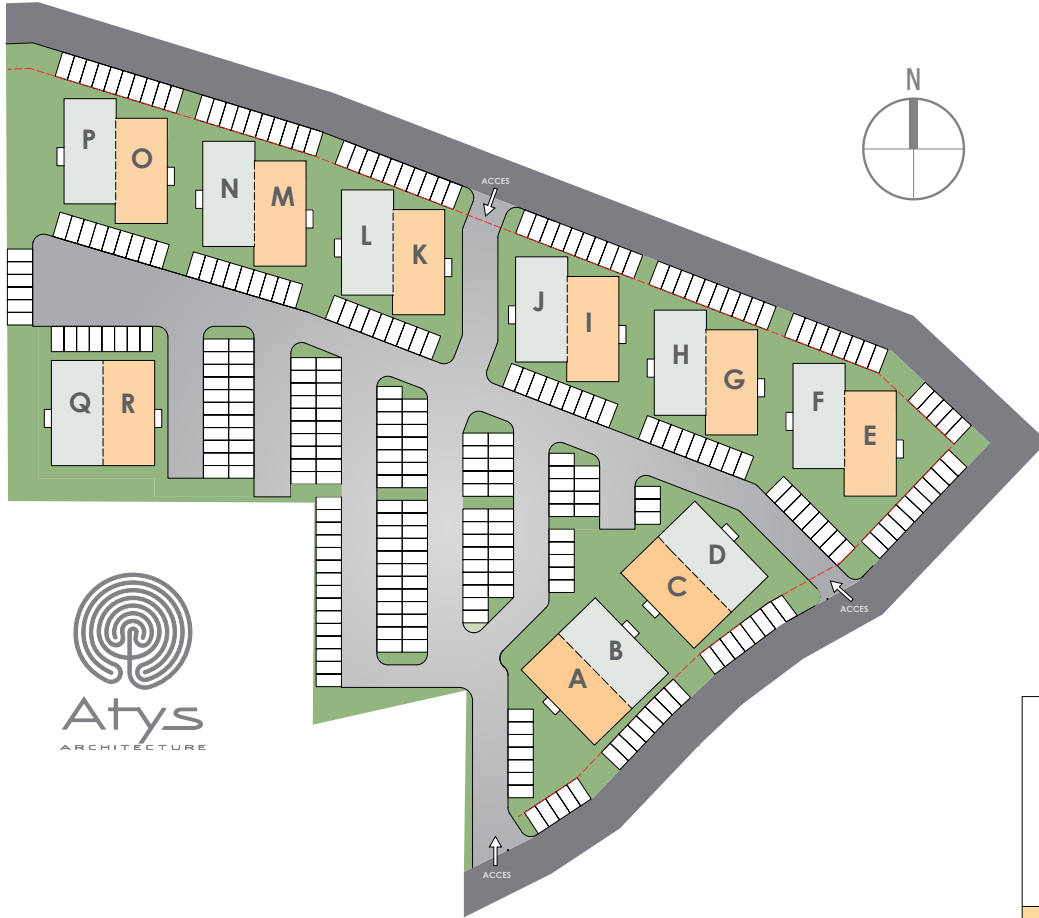

JORDAN VILLAGE

STUDENT HOUSING

www.studenthousesxm.com

LEVEL 1

UNIT #5

BUILDING **E**

SURFACES

Living room / Kitchen	31.56 m ²	339.71 ft ²
Bathroom	5.88 m ²	63.30 ft ²
Total interior surface	37.44 m ²	403.01 ft ²
Terrace	11.42 m ²	122.92 ft ²
TOTAL SURFACE	48.86 m²	525.93 ft²