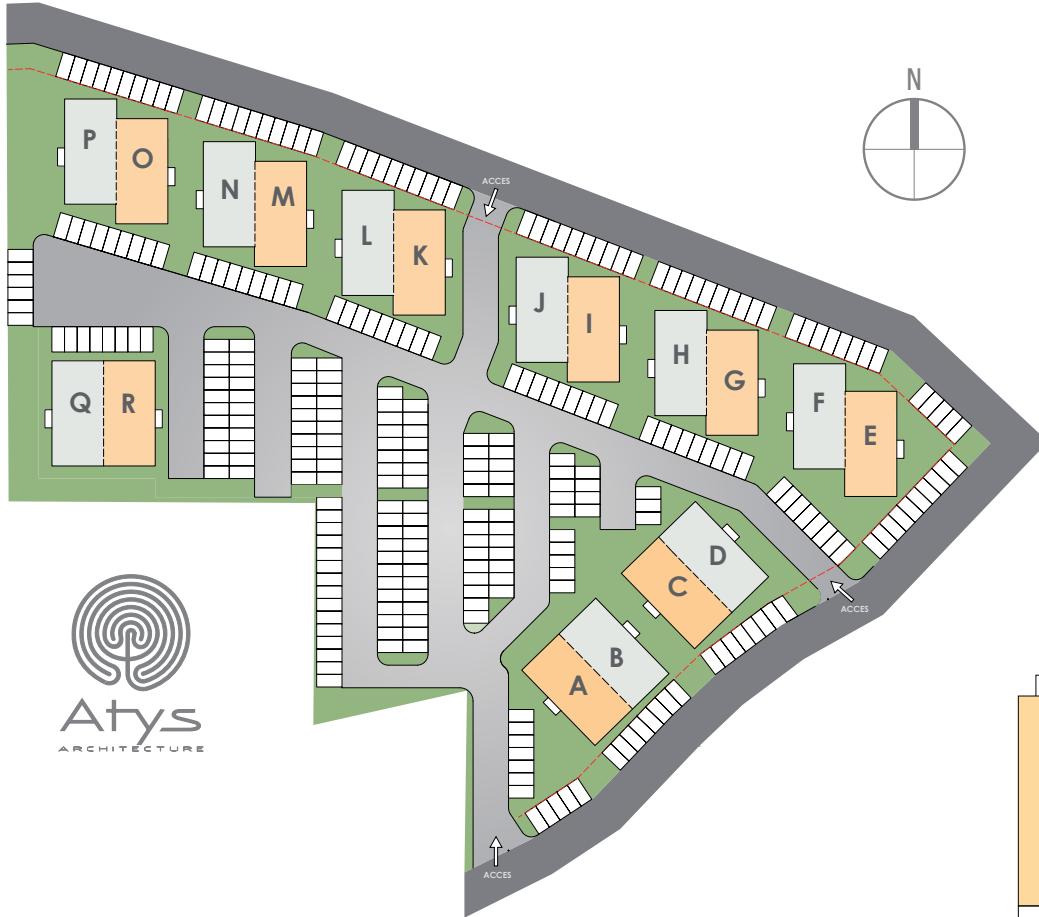

JORDAN VILLAGE

STUDENT HOUSING

www.studenthousesxm.com

LEVEL 2

UNIT #12

BUILDING G

SURFACES

Living room / Kitchen	33.58 m ²	361.45 ft ²
Bathroom	5.88 m ²	63.30 ft ²
Total interior surface	39.46 m ²	424.75 ft ²
Balcony	2.52 m ²	27.13 ft ²
TOTAL SURFACE	41.98 m²	451.88 ft²