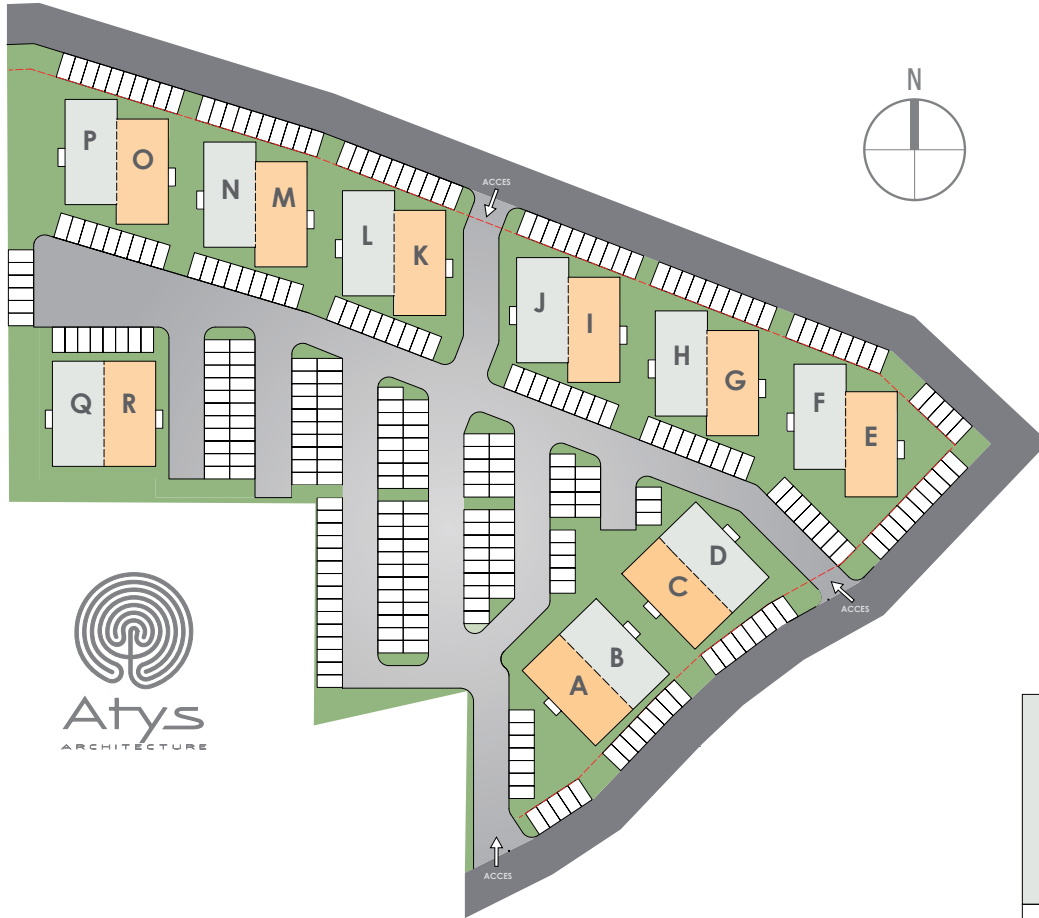

JORDAN VILLAGE

STUDENT HOUSING

www.studenthousesxm.com

LEVEL 2

UNIT #11

BUILDING H

SURFACES

Living room / Kitchen	33.58 m ²	361.45 ft ²
Bathroom	5.88 m ²	63.30 ft ²
Total interior surface	39.46 m ²	424.75 ft ²
Balcony	2.52 m ²	27.13 ft ²
TOTAL SURFACE	41.98 m²	451.88 ft²