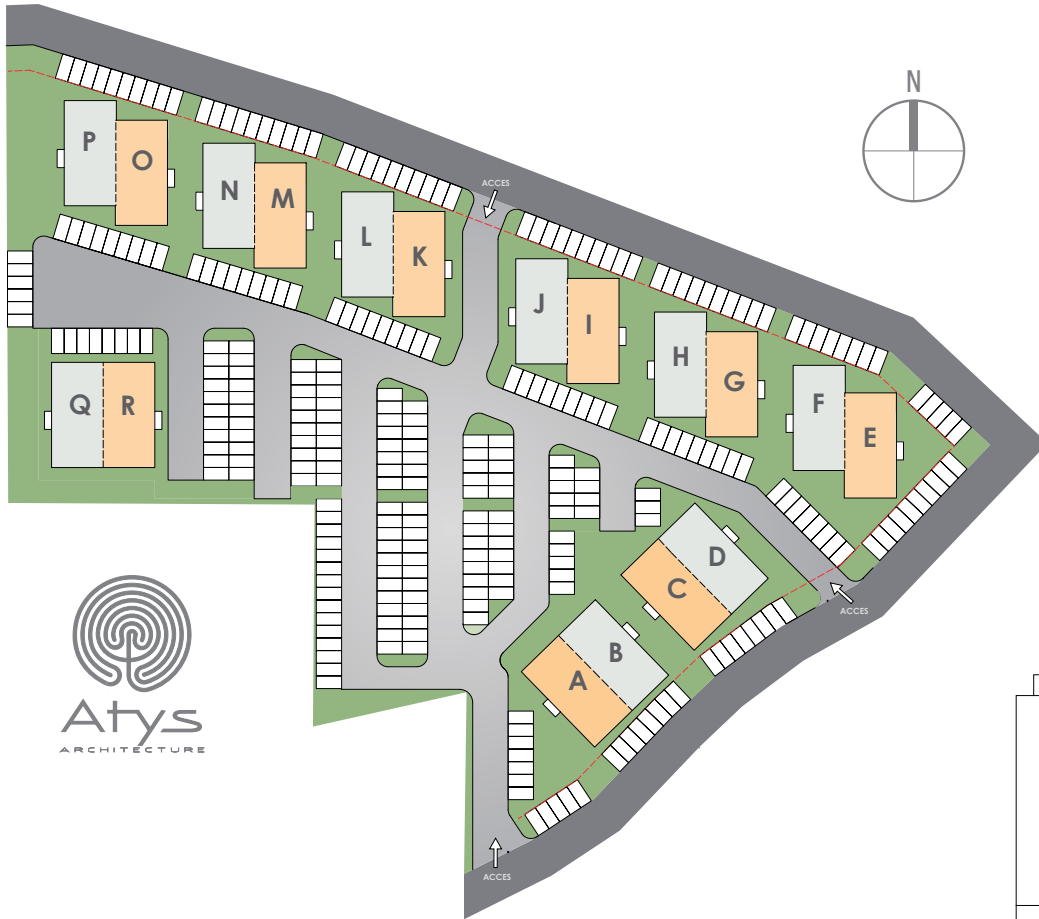

JORDAN VILLAGE

STUDENT HOUSING

www.studenthousesxm.com

LEVEL 1

UNIT #5

BUILDING H

SURFACES

Living room / Kitchen	31.56 m ²	339.71 ft ²
Bathroom	5.88 m ²	63.30 ft ²
Total interior surface	37.44 m ²	403.01 ft ²
Terrace	11.42 m ²	122.92 ft ²
TOTAL SURFACE	48.86 m²	525.93 ft²