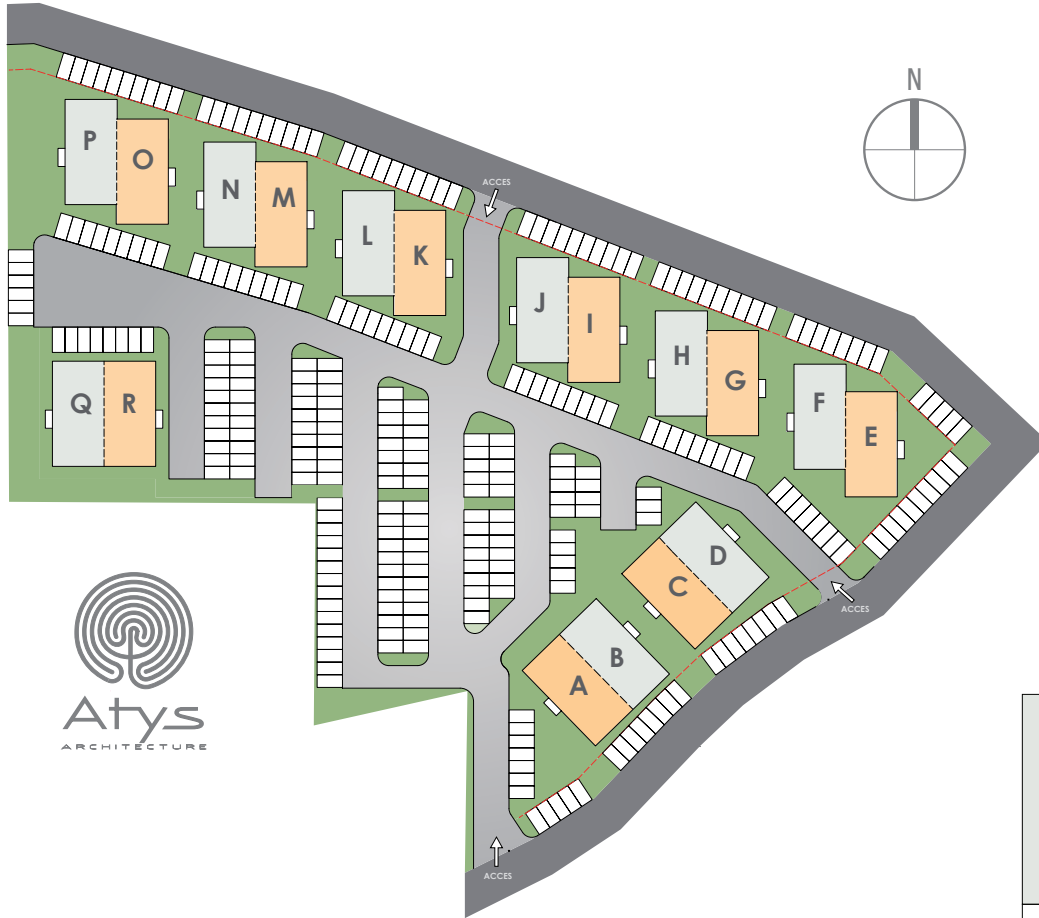

JORDAN VILLAGE

STUDENT HOUSING

www.studenthousesxm.com

LEVEL 2

UNIT #11

BUILDING P

SURFACES

Living room / Kitchen	33.58 m ²	361.45 ft ²
Bathroom	5.88 m ²	63.30 ft ²
Total interior surface	39.46 m ²	424.75 ft ²
Balcony	2.52 m ²	27.13 ft ²
TOTAL SURFACE	41.98 m²	451.88 ft²