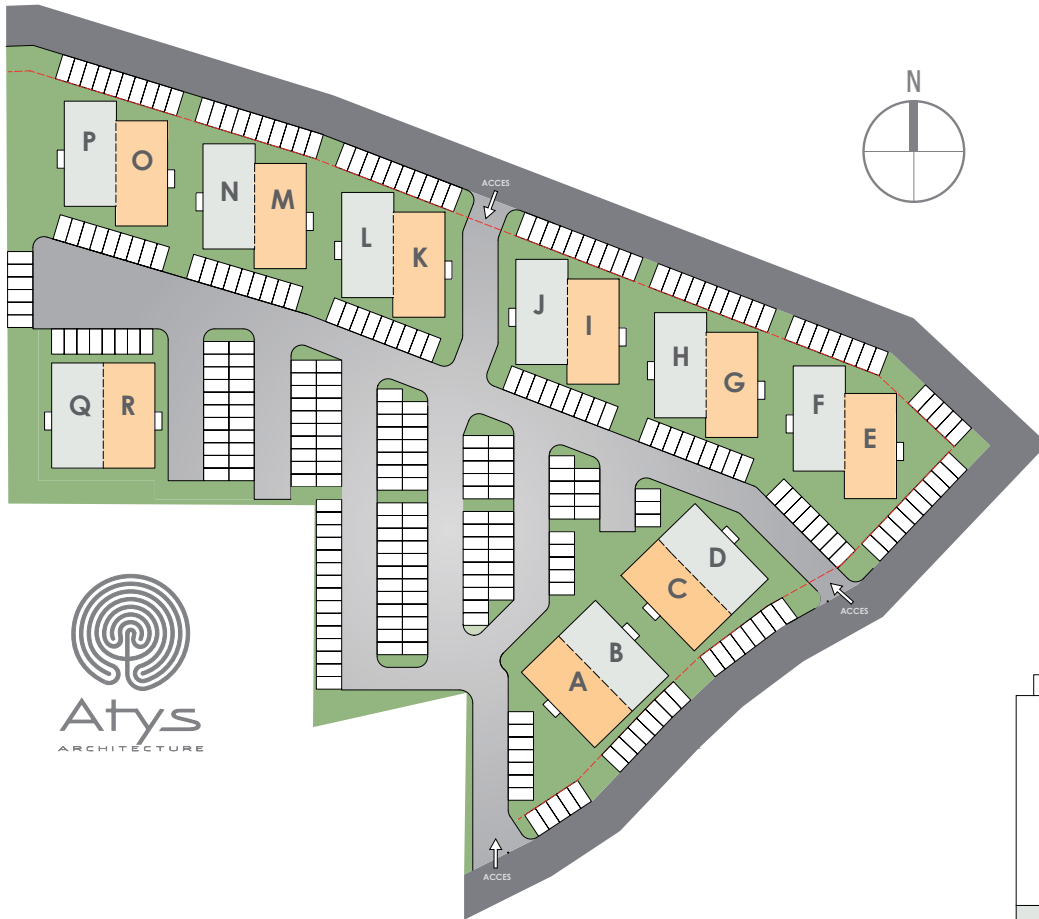

JORDAN VILLAGE

STUDENT HOUSING

www.studenthousesxm.com

LEVEL 2

UNIT #10

BUILDING **B**

SURFACES

Living room / Kitchen	31.56 m ²	339.71 ft ²
Bathroom	5.88 m ²	63.30 ft ²
Total interior surface	37.44 m ²	403.01 ft ²
Terrace	11.42 m ²	122.92 ft ²
TOTAL SURFACE	48.86 m²	525.93 ft²