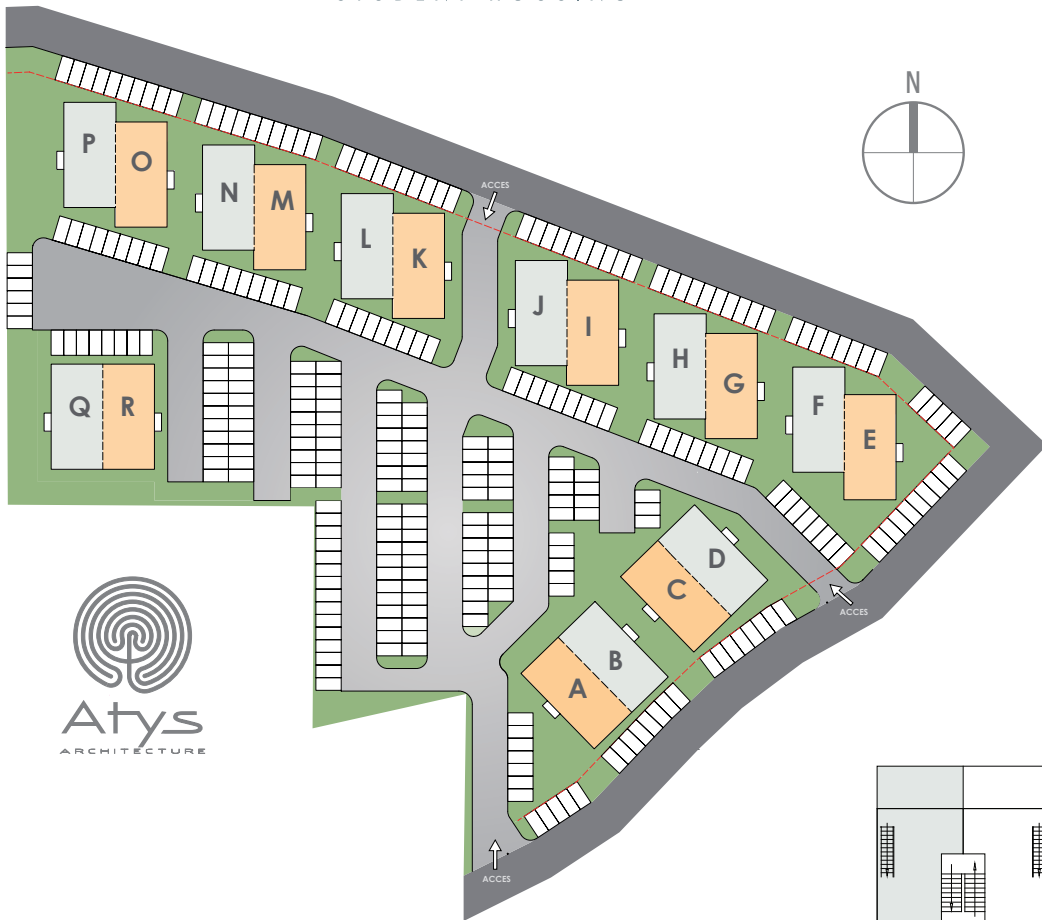

JORDAN VILLAGE

STUDENT HOUSING

www.studenthousesxm.com

LEVEL 3

UNIT #15

BUILDING **B**

SURFACES

Living room / Kitchen	21.28 m ²	229.06 ft ²
Bathroom	5.88 m ²	63.30 ft ²
Mezzanine	11.15 m ²	120.02 ft ²
Total interior surface	38.31 m ²	412.38 ft ²
Terrace	11.50 m ²	123.78 ft ²
TOTAL SURFACE	49.81 m²	536.16 ft²