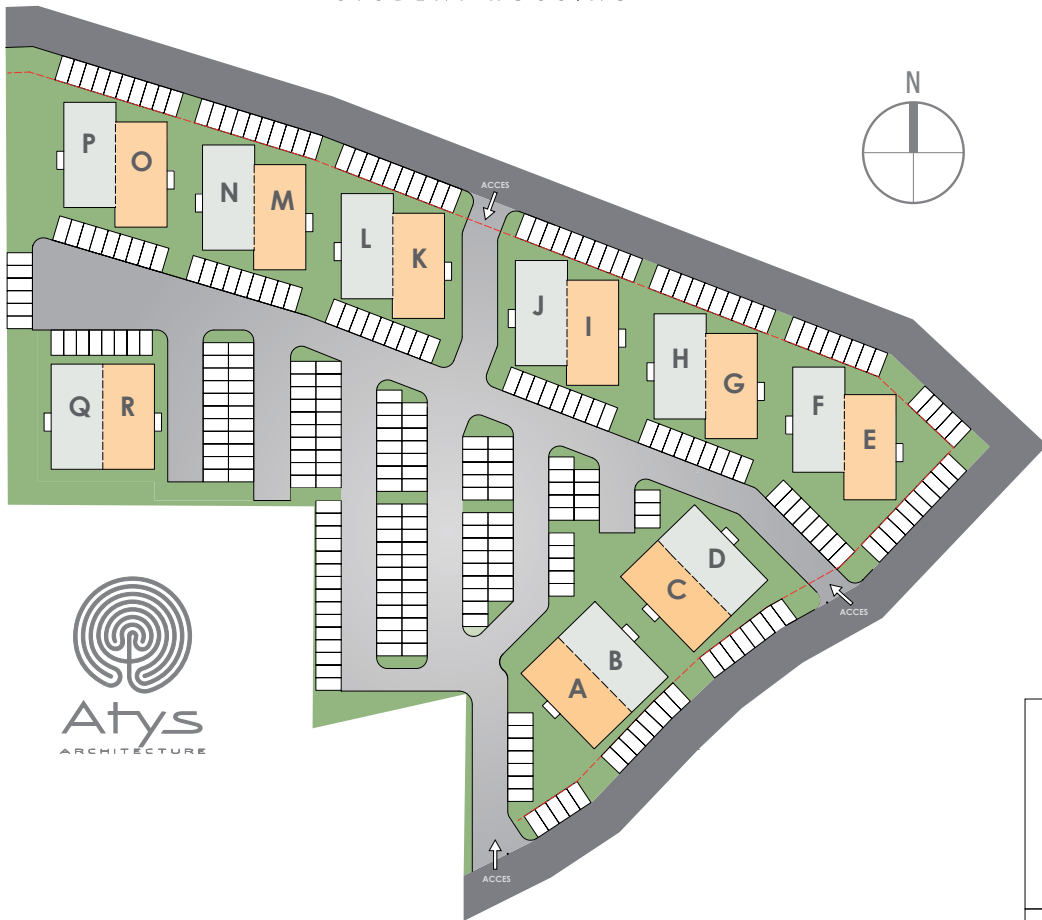

JORDAN VILLAGE

STUDENT HOUSING

www.studenthousesxm.com

LEVEL 2

UNIT #12

BUILDING D

SURFACES

Living room / Kitchen	33.58 m ²	361.45 ft ²
Bathroom	5.88 m ²	63.30 ft ²
Total interior surface	39.46 m ²	424.75 ft ²
Balcony	2.52 m ²	27.13 ft ²
TOTAL SURFACE	41.98 m²	451.88 ft²