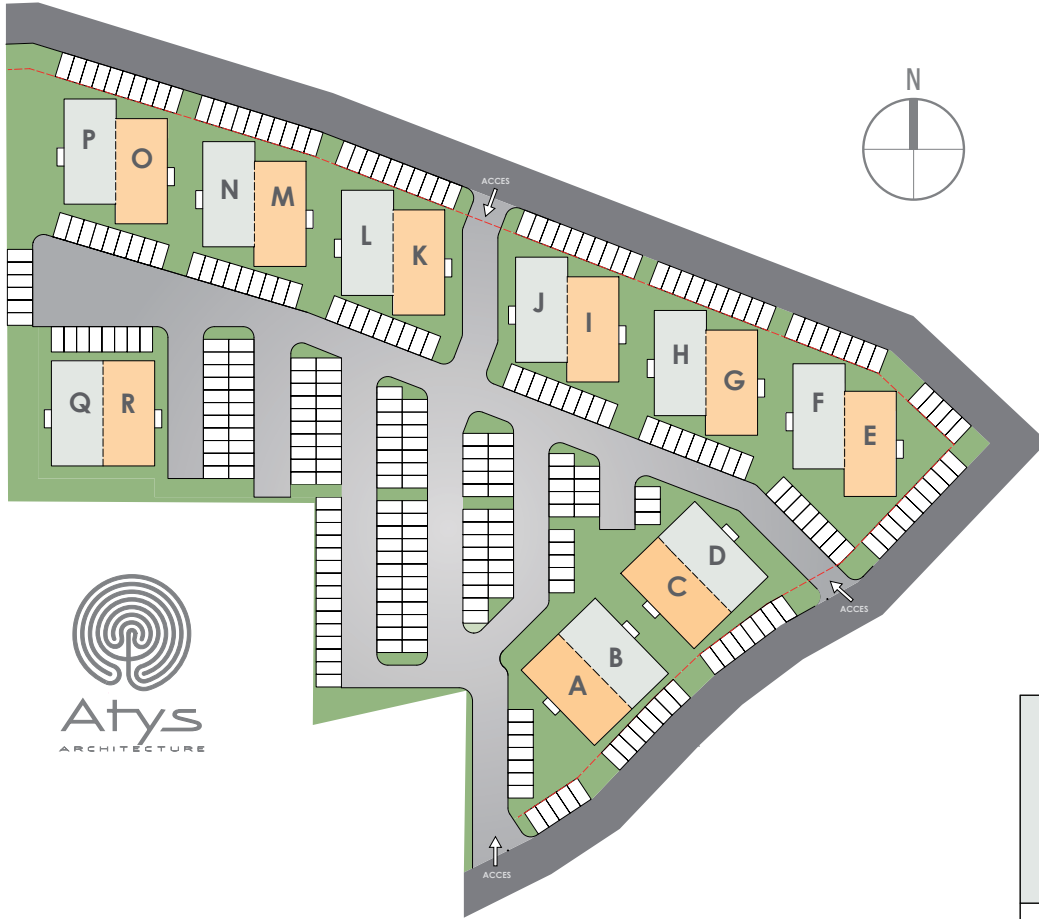

JORDAN VILLAGE

STUDENT HOUSING

www.studenthousesxm.com

GROUND FLOOR

UNIT #3

BUILDING D

SURFACES

Living room / Kitchen	33.58 m ²	361.45 ft ²
Bathroom	5.88 m ²	63.30 ft ²
TOTAL SURFACE	39.46 m²	424.75 ft²