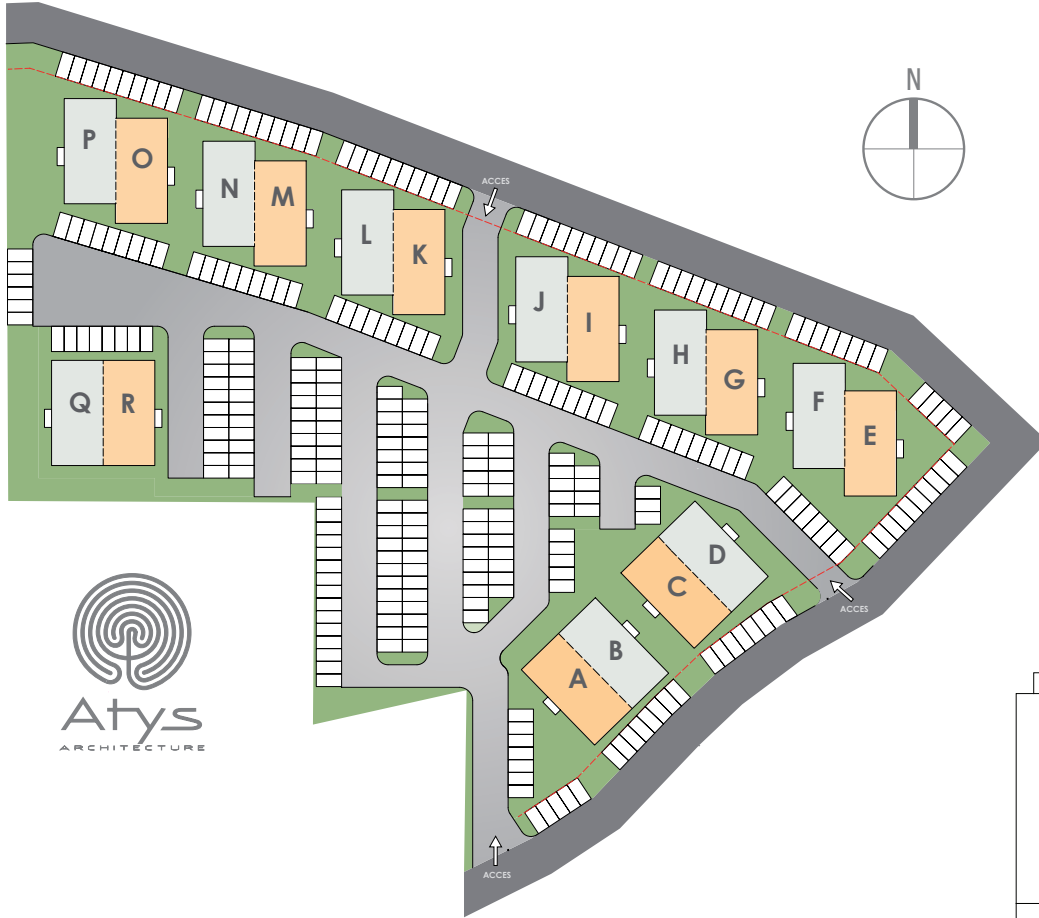

JORDAN VILLAGE

STUDENT HOUSING

www.studenthousesxm.com

LEVEL 1

UNIT #5

BUILDING D

SURFACES

Living room / Kitchen	31.56 m ²	339.71 ft ²
Bathroom	5.88 m ²	63.30 ft ²
Total interior surface	37.44 m ²	403.01 ft ²
Terrace	11.42 m ²	122.92 ft ²
TOTAL SURFACE	48.86 m²	525.93 ft²