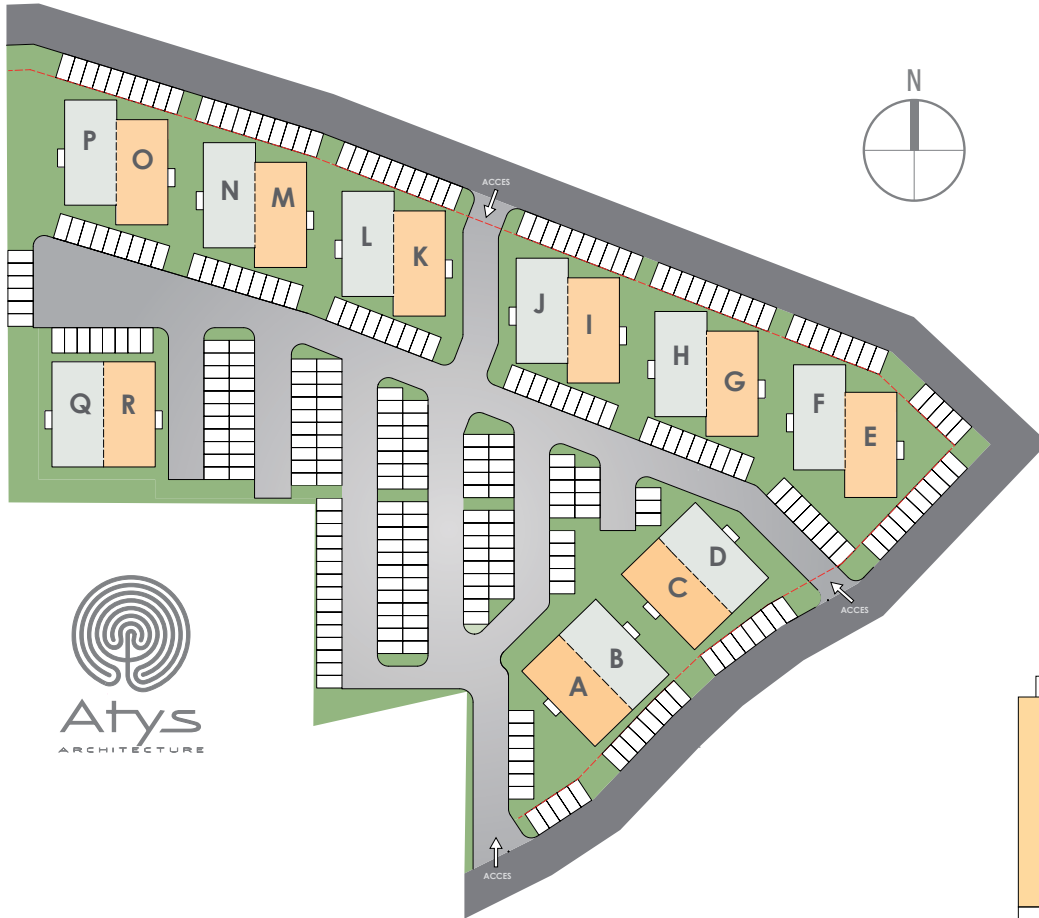

JORDAN VILLAGE

STUDENT HOUSING

www.studenthousesxm.com

LEVEL 2
UNIT #12

BUILDING **E**

SURFACES

Living room / Kitchen	33.58 m ²	361.45 ft ²
Bathroom	5.88 m ²	63.30 ft ²
Total interior surface	39.46 m ²	424.75 ft ²
Balcony	2.52 m ²	27.13 ft ²
TOTAL SURFACE	41.98 m²	451.88 ft²