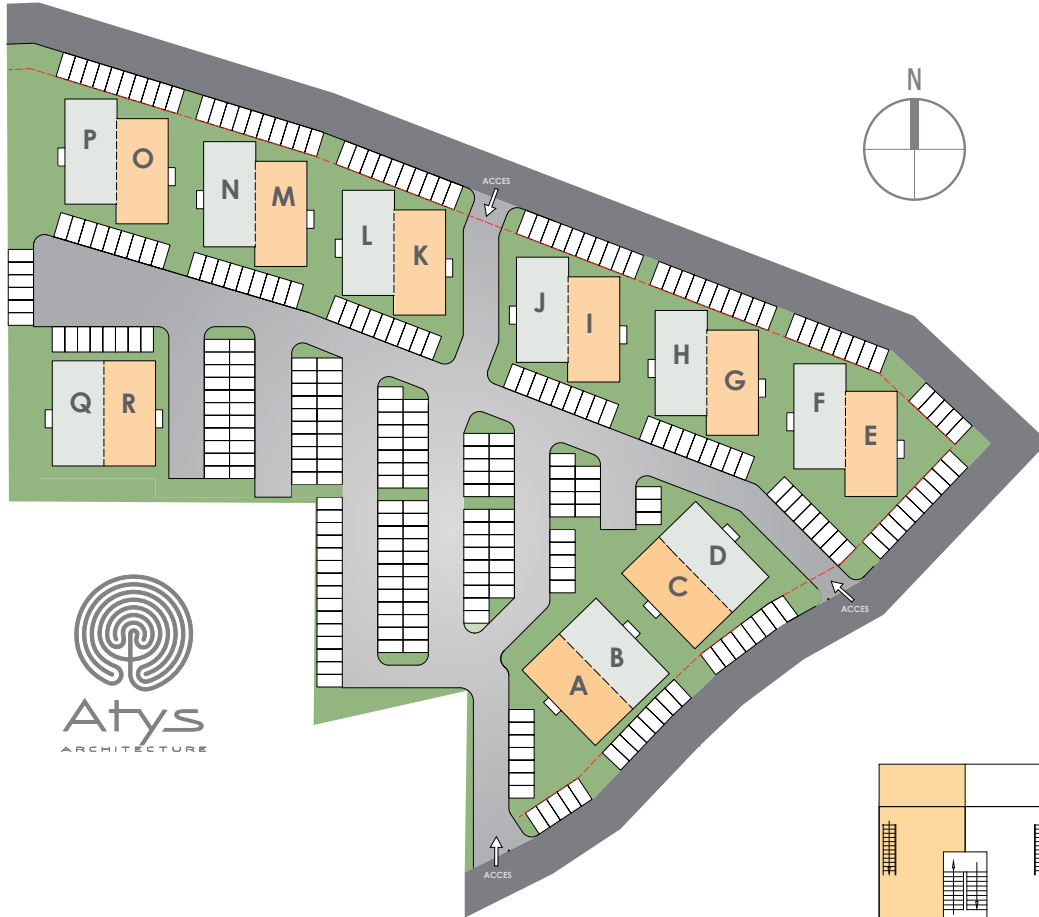

JORDAN VILLAGE

STUDENT HOUSING

www.studenthousesxm.com

LEVEL 3
UNIT #16

BUILDING **E**

SURFACES

Living room / Kitchen	21.28 m ²	229.06 ft ²
Bathroom	5.88 m ²	63.30 ft ²
Mezzanine	11.15 m ²	120.02 ft ²
Total interior surface	38.31 m ²	412.38 ft ²
Terrace	11.50 m ²	123.78 ft ²
TOTAL SURFACE	49.81 m ²	536.16 ft ²