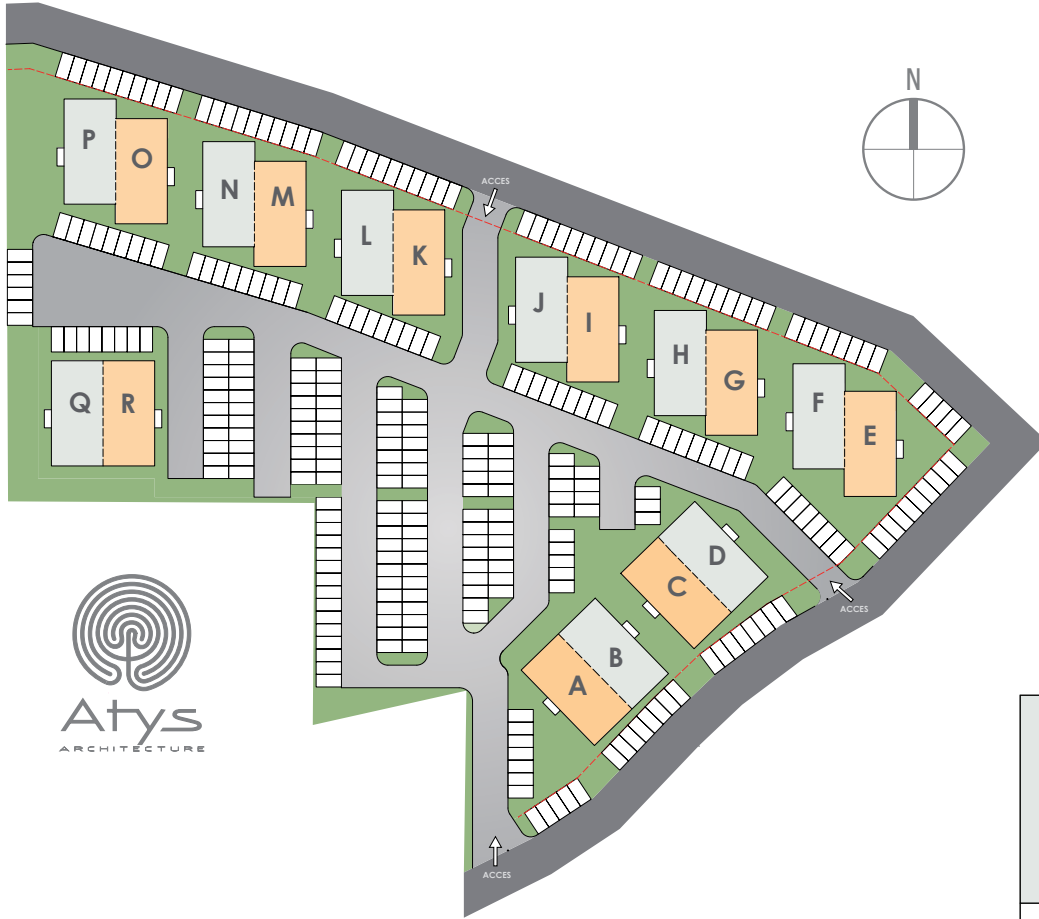

JORDAN VILLAGE

STUDENT HOUSING

www.studenthousesxm.com

GROUND FLOOR

UNIT #3

BUILDING F

SURFACES

Living room / Kitchen	33.58 m ²	361.45 ft ²
Bathroom	5.88 m ²	63.30 ft ²
TOTAL SURFACE	39.46 m²	424.75 ft²