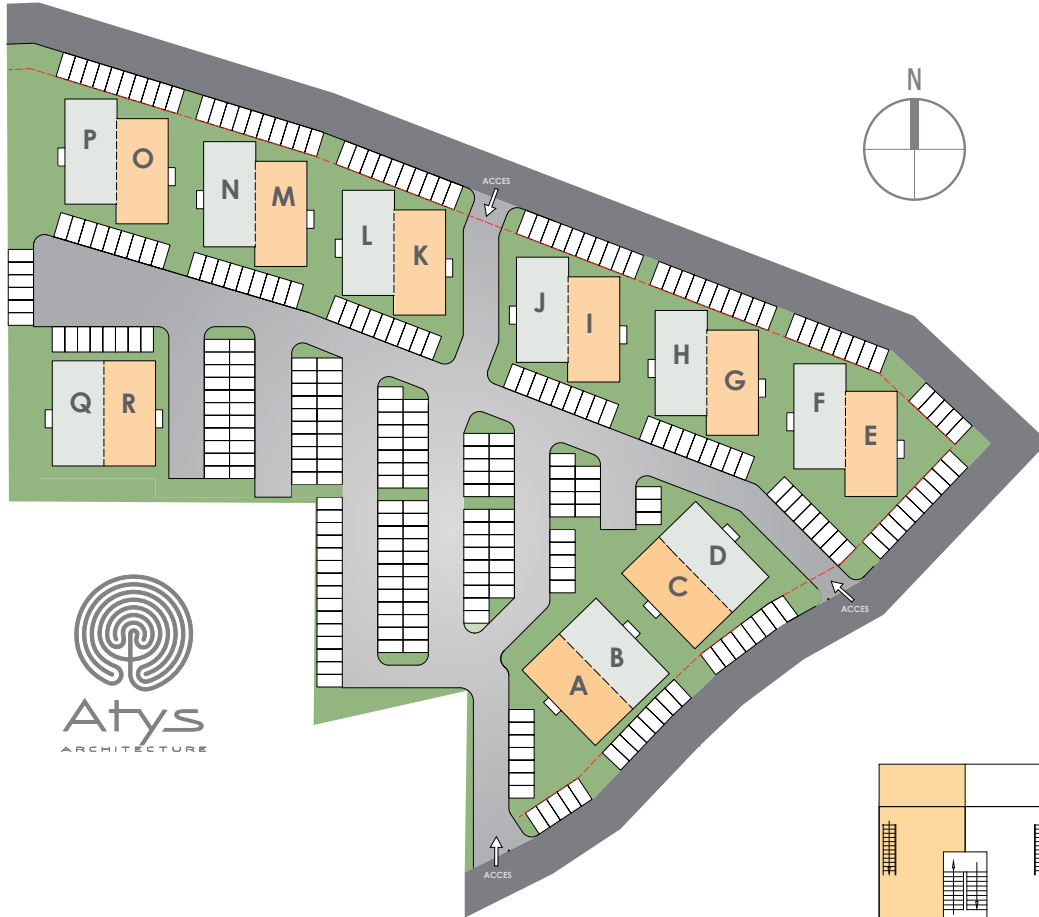

JORDAN VILLAGE

STUDENT HOUSING

www.studenthousesxm.com

LEVEL 3

UNIT #16

BUILDING **G**

SURFACES

Living room / Kitchen	21.28 m ²	229.06 ft ²
Bathroom	5.88 m ²	63.30 ft ²
Mezzanine	11.15 m ²	120.02 ft ²
Total interior surface	38.31 m ²	412.38 ft ²
Terrace	11.50 m ²	123.78 ft ²
TOTAL SURFACE	49.81 m²	536.16 ft²