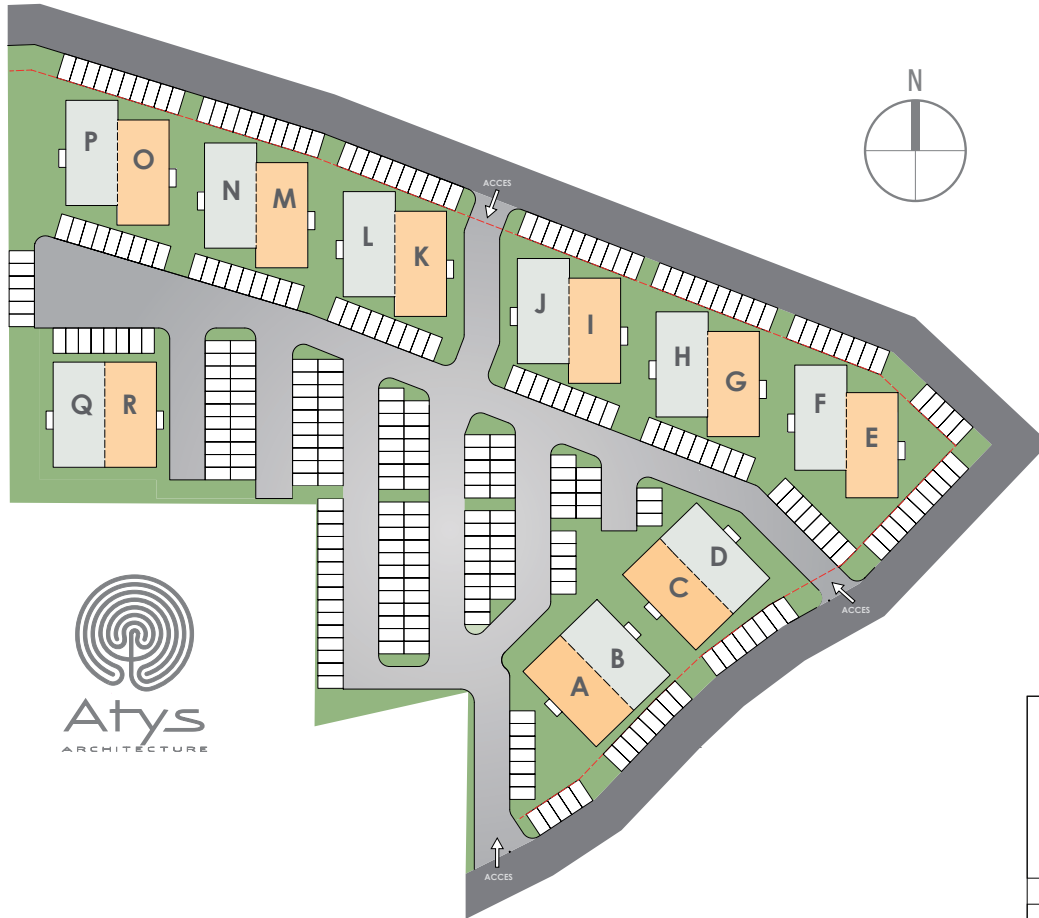

JORDAN VILLAGE

STUDENT HOUSING

www.studenthousesxm.com

GROUND FLOOR

UNIT #2

BUILDING I

SURFACES

Living room / Kitchen	31.56 m ²	339.71 ft ²
Bathroom	5.88 m ²	63.30 ft ²
Total interior surface	37.44 m ²	403.01 ft ²
Terrace	11.42 m ²	122.92 ft ²
TOTAL SURFACE	48.86 m²	525.93 ft²