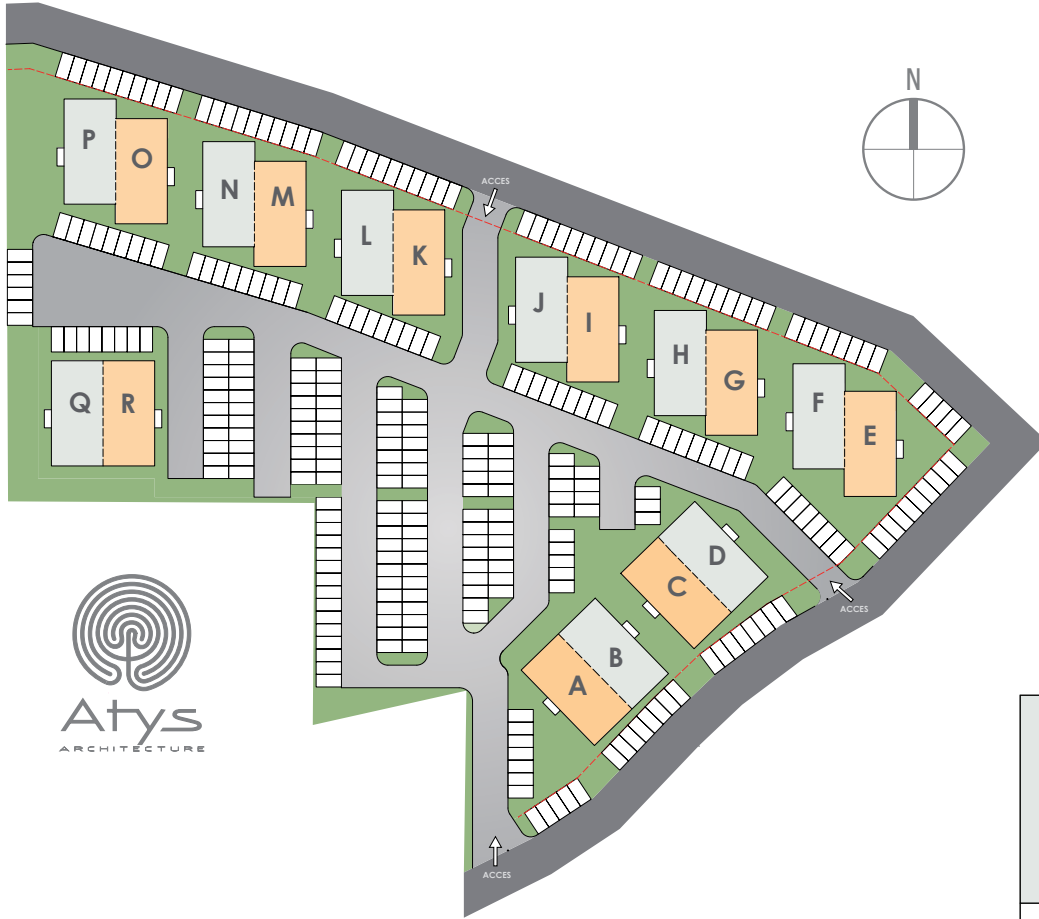

# JORDAN VILLAGE

STUDENT HOUSING

www.studenthousesxm.com

GROUND FLOOR

UNIT #3

BUILDING   J  

## SURFACES

Living room / Kitchen	33.58 m <sup>2</sup>	361.45 ft <sup>2</sup>
Bathroom	5.88 m <sup>2</sup>	63.30 ft <sup>2</sup>
TOTAL SURFACE	39.46 m <sup>2</sup>	424.75 ft <sup>2</sup>