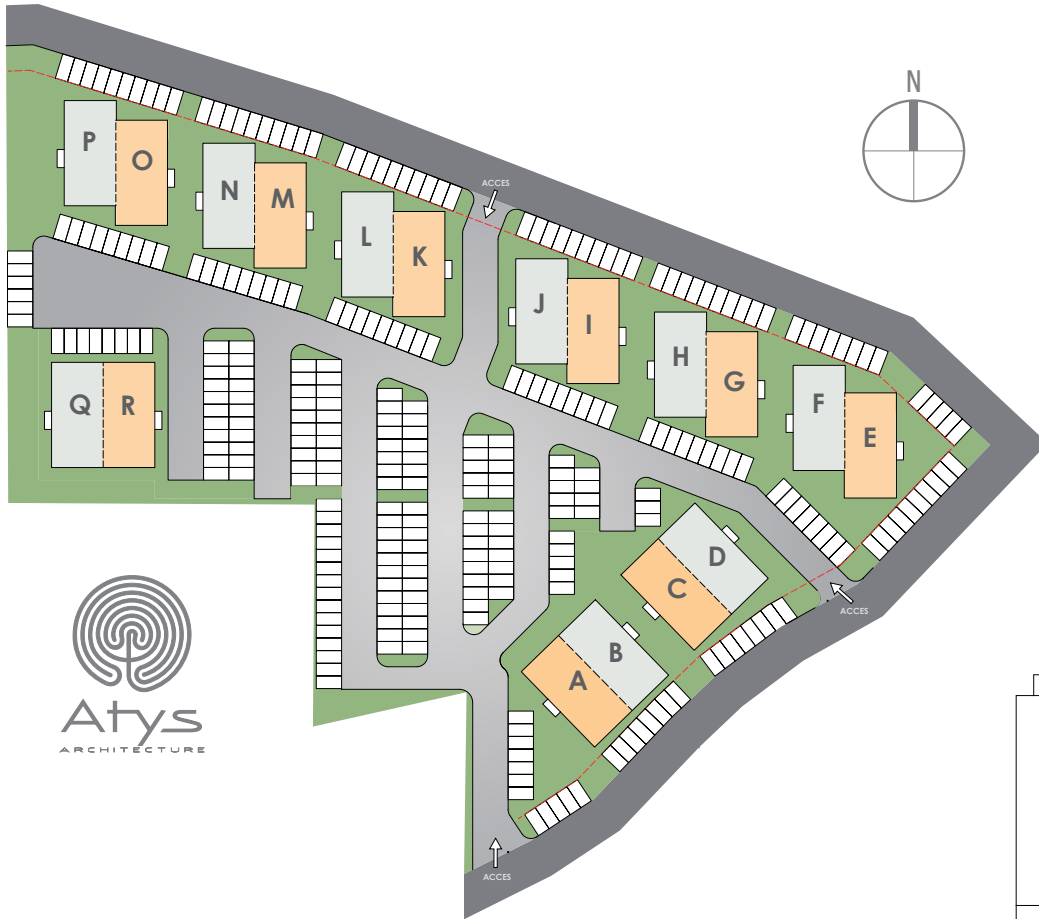

JORDAN VILLAGE

STUDENT HOUSING

www.studenthousesxm.com

LEVEL 1

UNIT #5

BUILDING J

SURFACES

Living room / Kitchen	31.56 m ²	339.71 ft ²
Bathroom	5.88 m ²	63.30 ft ²
Total interior surface	37.44 m ²	403.01 ft ²
Terrace	11.42 m ²	122.92 ft ²
TOTAL SURFACE	48.86 m ²	525.93 ft ²