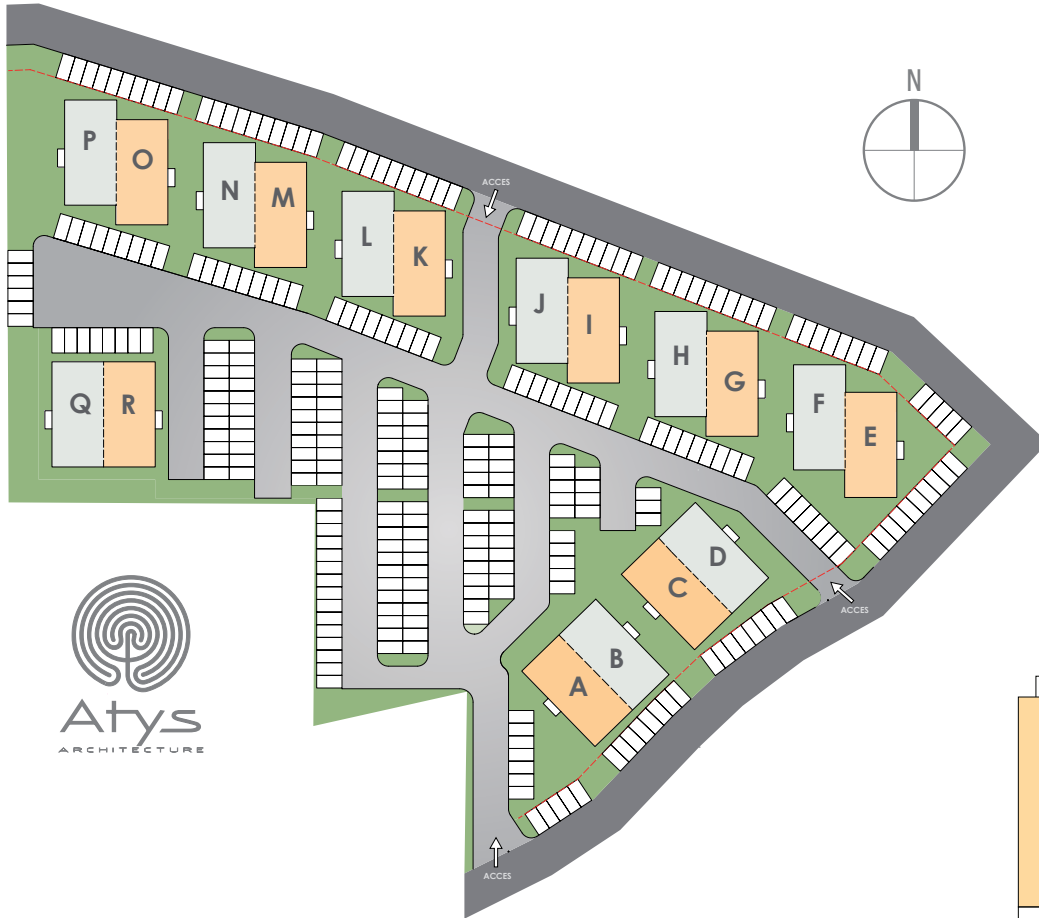

JORDAN VILLAGE

STUDENT HOUSING

www.studenthousesxm.com

LEVEL 2

UNIT #12

BUILDING **K**

SURFACES

Living room / Kitchen	33.58 m ²	361.45 ft ²
Bathroom	5.88 m ²	63.30 ft ²
Total interior surface	39.46 m ²	424.75 ft ²
Balcony	2.52 m ²	27.13 ft ²
TOTAL SURFACE	41.98 m²	451.88 ft²