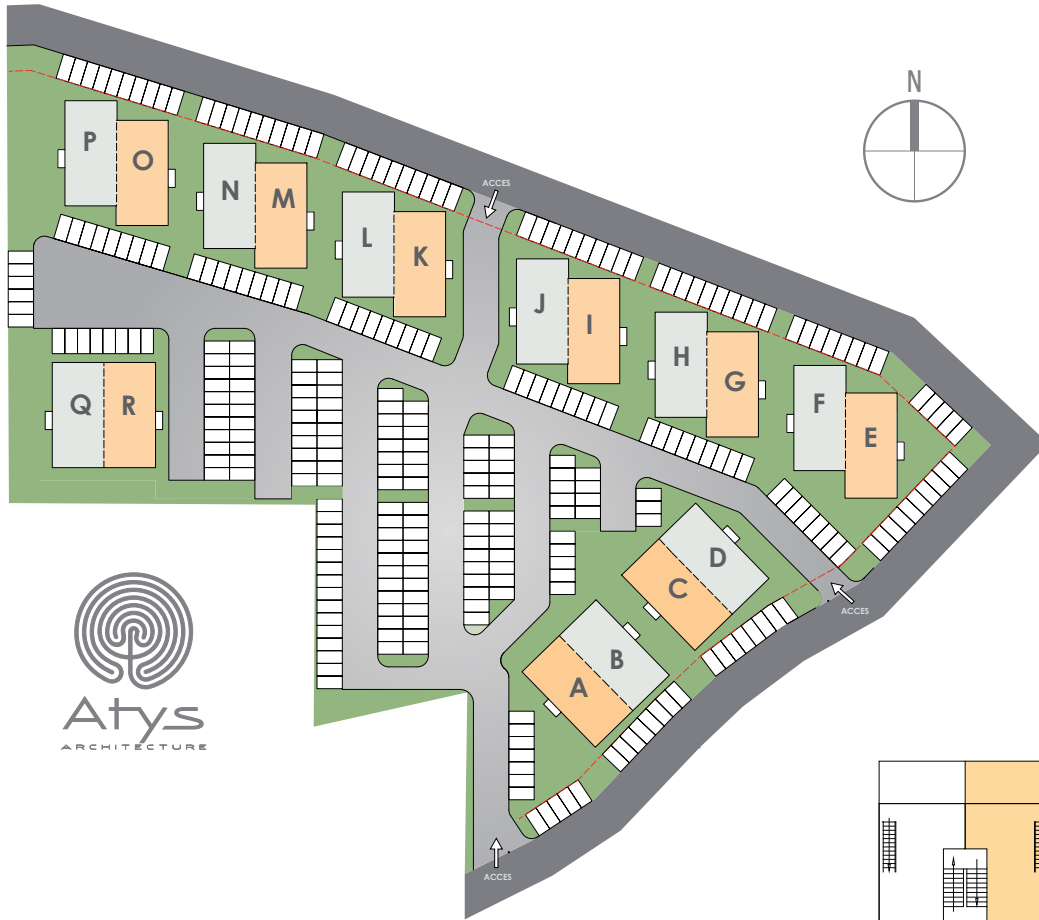

JORDAN VILLAGE

STUDENT HOUSING

www.studenthousesxm.com

LEVEL 3

UNIT #15

BUILDING **K**

SURFACES

Living room / Kitchen	21.28 m ²	229.06 ft ²
Bathroom	5.88 m ²	63.30 ft ²
Mezzanine	11.15 m ²	120.02 ft ²
Total interior surface	38.31 m ²	412.38 ft ²
Terrace	11.50 m ²	123.78 ft ²
TOTAL SURFACE	49.81 m²	536.16 ft²