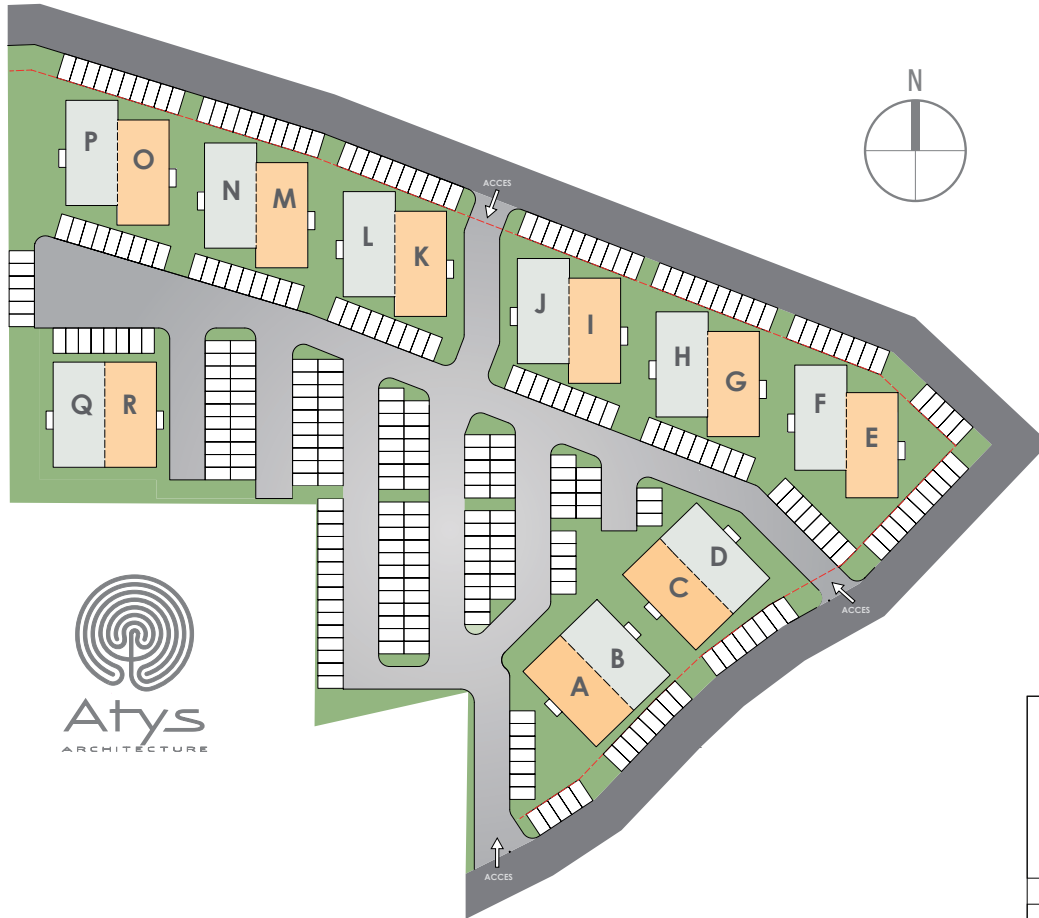

JORDAN VILLAGE

STUDENT HOUSING

www.studenthousesxm.com

GROUND FLOOR

UNIT #2

BUILDING K

SURFACES

Living room / Kitchen	31.56 m ²	339.71 ft ²
Bathroom	5.88 m ²	63.30 ft ²
Total interior surface	37.44 m ²	403.01 ft ²
Terrace	11.42 m ²	122.92 ft ²
TOTAL SURFACE	48.86 m²	525.93 ft²