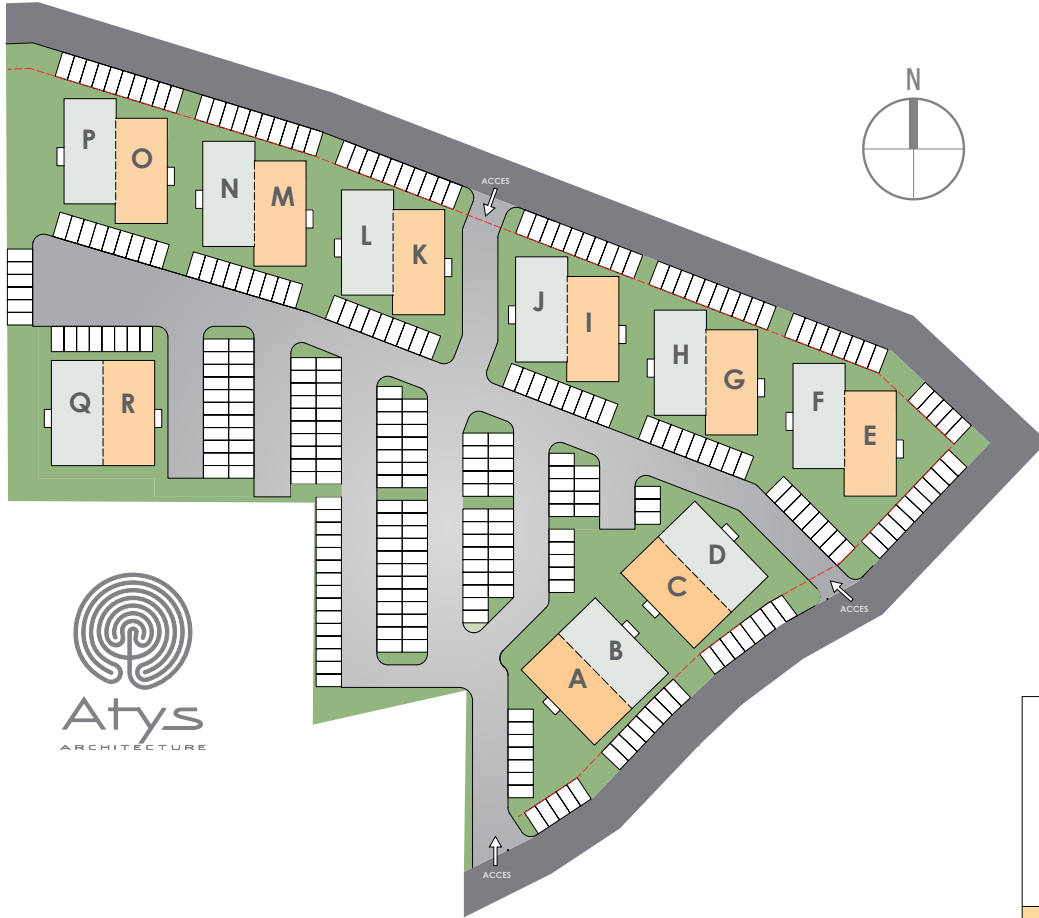

JORDAN VILLAGE

STUDENT HOUSING

www.studenthousesxm.com

LEVEL 1

UNIT #5

BUILDING **K**

SURFACES

Living room / Kitchen	31.56 m ²	339.71 ft ²
Bathroom	5.88 m ²	63.30 ft ²
Total interior surface	37.44 m ²	403.01 ft ²
Terrace	11.42 m ²	122.92 ft ²
TOTAL SURFACE	48.86 m²	525.93 ft²