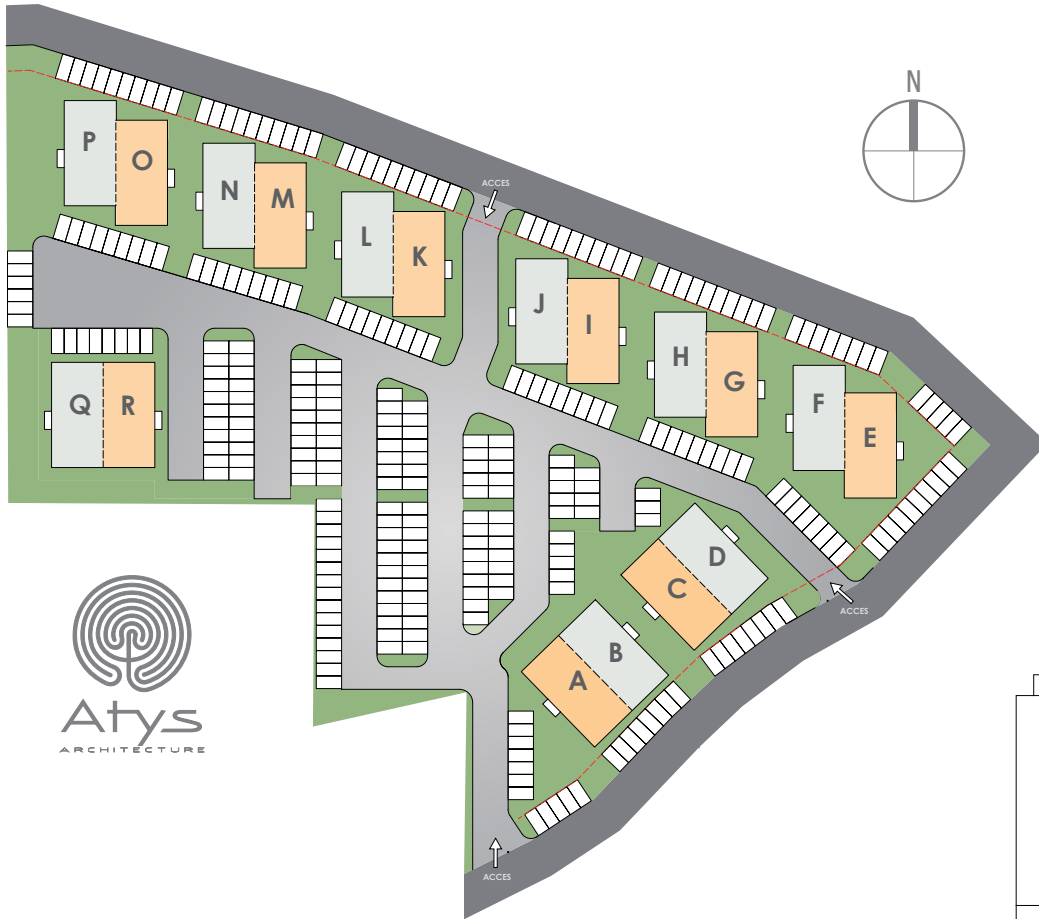

JORDAN VILLAGE

STUDENT HOUSING

www.studenthousesxm.com

LEVEL 1

UNIT #5

BUILDING **L**

SURFACES

Living room / Kitchen	31.56 m ²	339.71 ft ²
Bathroom	5.88 m ²	63.30 ft ²
Total interior surface	37.44 m ²	403.01 ft ²
Terrace	11.42 m ²	122.92 ft ²
TOTAL SURFACE	48.86 m²	525.93 ft²