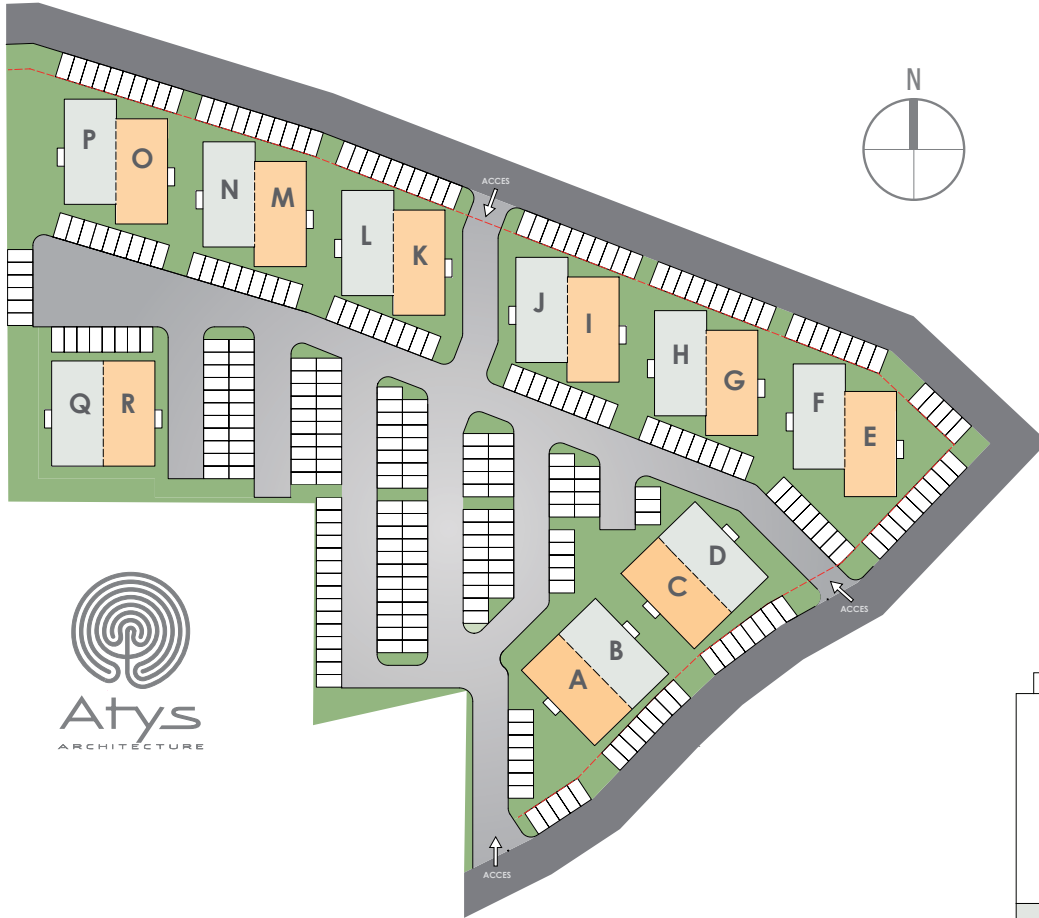

JORDAN VILLAGE

STUDENT HOUSING

www.studenthousesxm.com

LEVEL 2

UNIT #10

BUILDING N

SURFACES

Living room / Kitchen	31.56 m ²	339.71 ft ²
Bathroom	5.88 m ²	63.30 ft ²
Total interior surface	37.44 m ²	403.01 ft ²
Terrace	11.42 m ²	122.92 ft ²
TOTAL SURFACE	48.86 m²	525.93 ft²