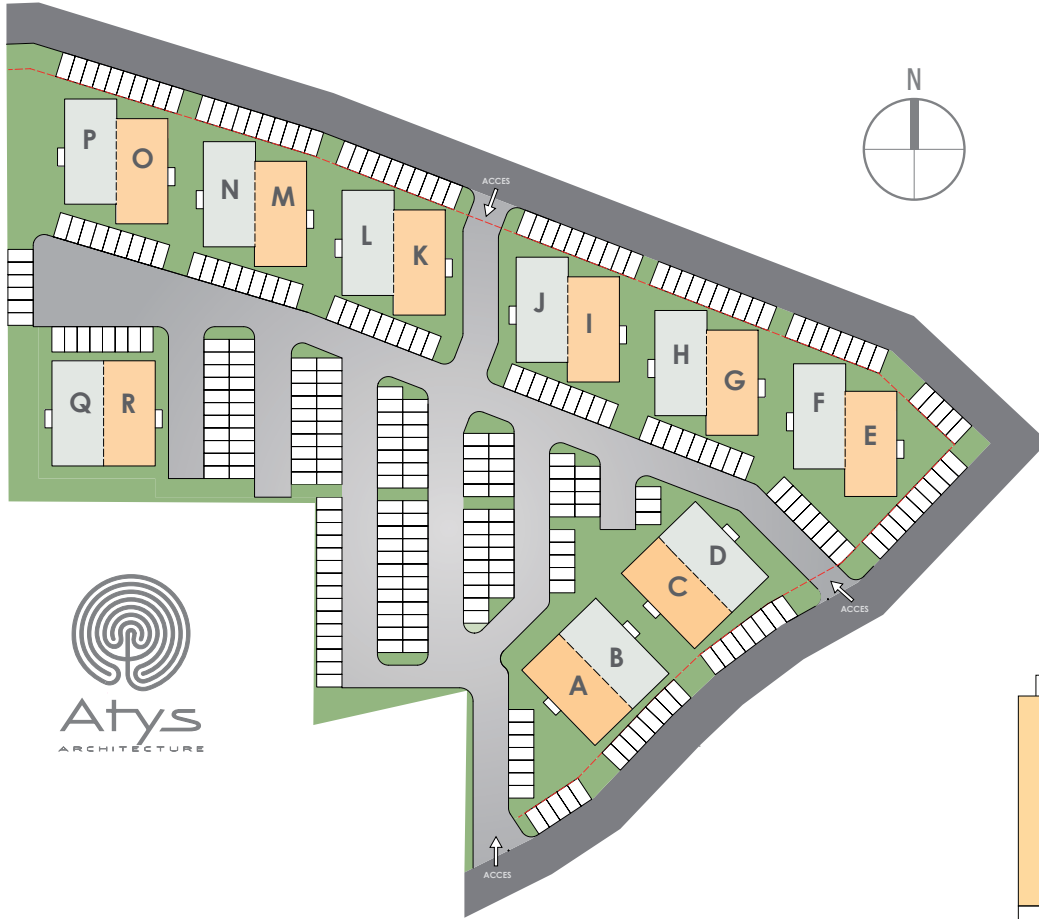

# JORDAN VILLAGE

STUDENT HOUSING

www.studenthousesxm.com

LEVEL 2

UNIT #12

BUILDING   0  