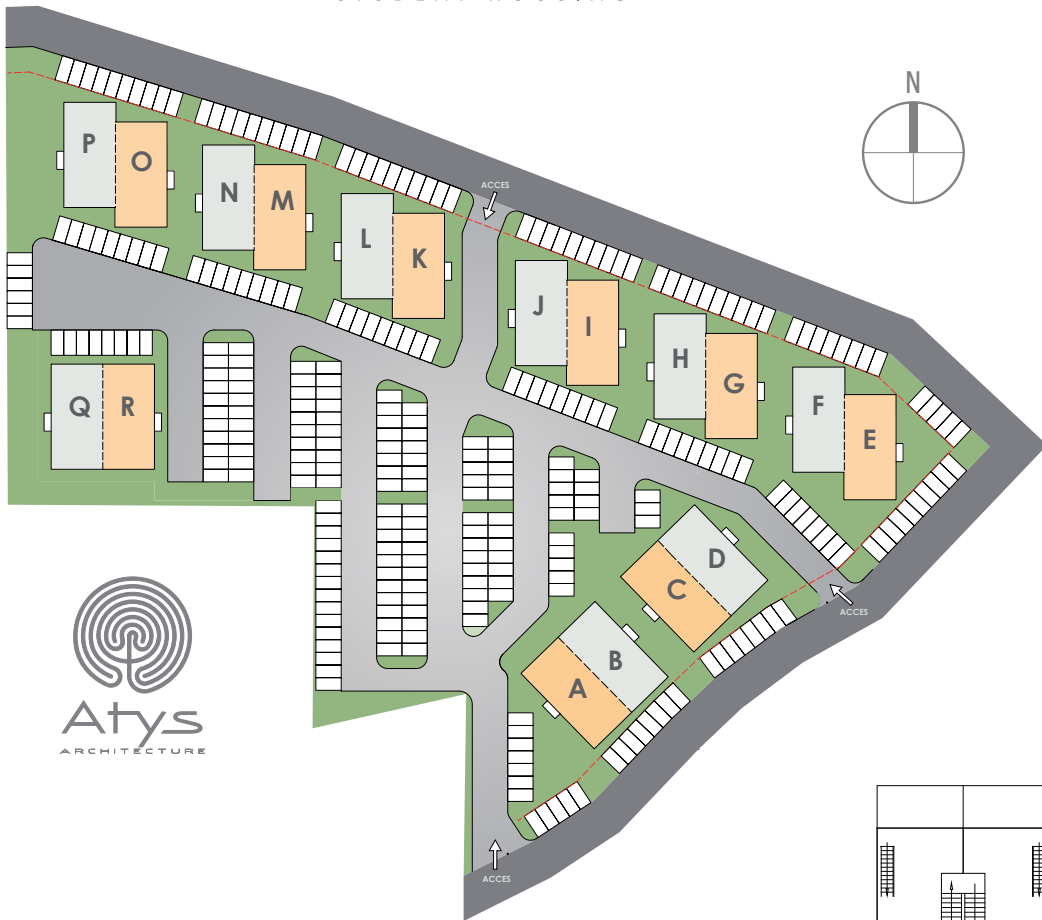

JORDAN VILLAGE

STUDENT HOUSING

www.studenthousesxm.com

LEVEL 3

UNIT #13

BUILDING 0

SURFACES

Living room / Kitchen	31.56 m ²	339.71 ft ²
Bathroom	5.88 m ²	63.30 ft ²
Mezzanine	15.80 m ²	170.07 ft ²
Total interior surface	53.24 m ²	573.07 ft ²
Terrace	11.42 m ²	122.92 ft ²
TOTAL SURFACE	64.66 m²	695.99 ft²