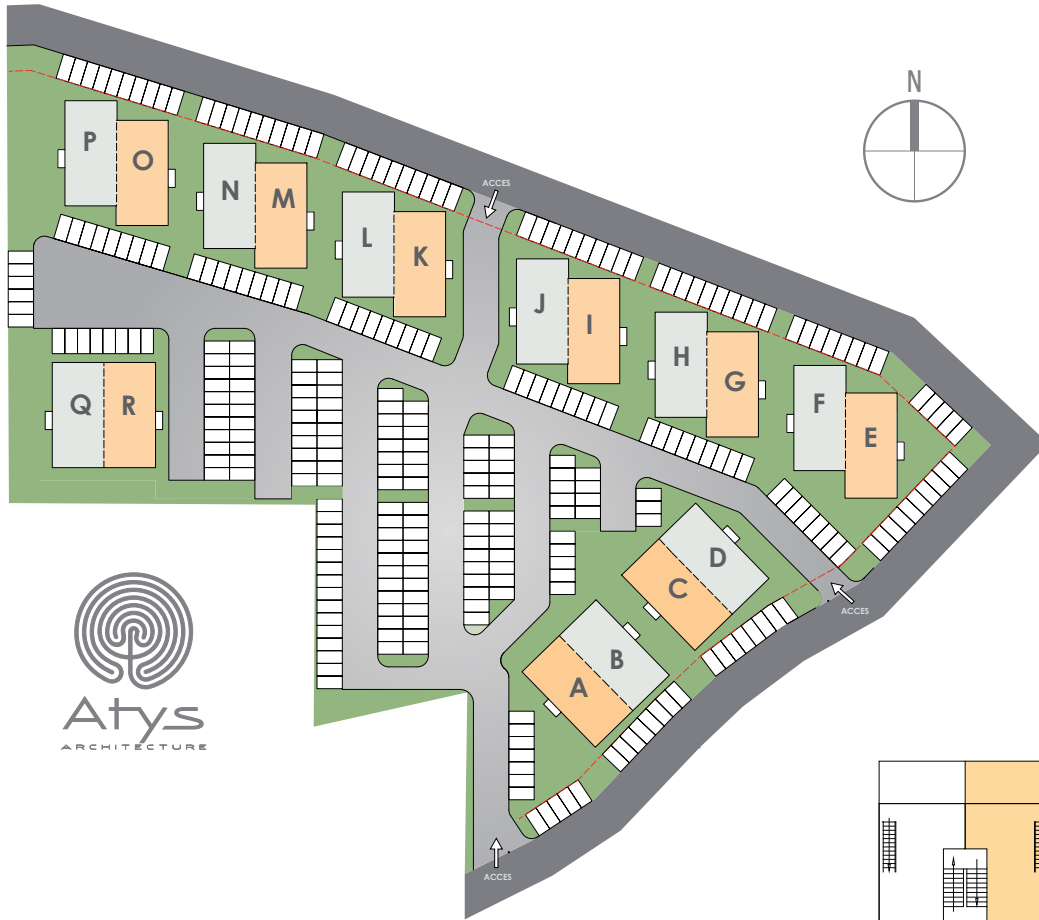

JORDAN VILLAGE

STUDENT HOUSING

www.studenthousesxm.com

LEVEL 3

UNIT #15

BUILDING 0

SURFACES

Living room / Kitchen	21.28 m ²	229.06 ft ²
Bathroom	5.88 m ²	63.30 ft ²
Mezzanine	11.15 m ²	120.02 ft ²
Total interior surface	38.31 m ²	412.38 ft ²
Terrace	11.50 m ²	123.78 ft ²
TOTAL SURFACE	49.81 m²	536.16 ft²