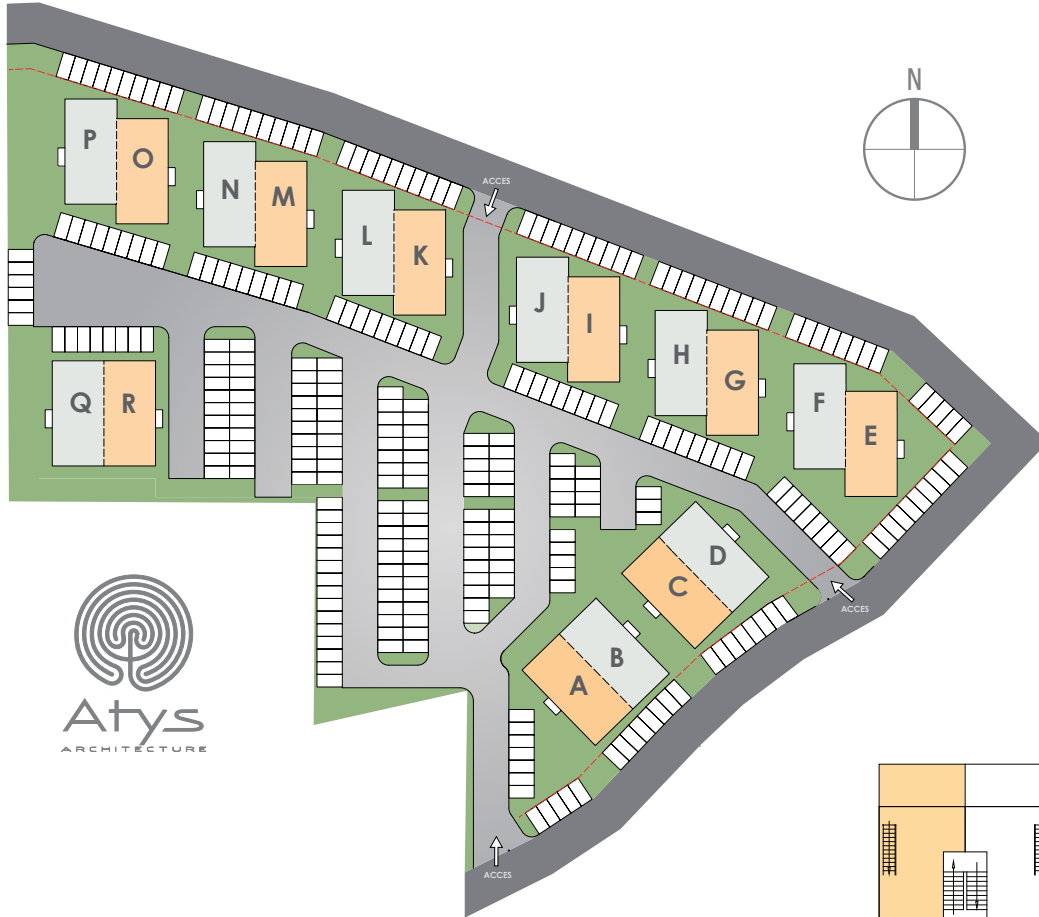

JORDAN VILLAGE

STUDENT HOUSING

www.studenthousesxm.com

LEVEL 3
UNIT #16

BUILDING 0

SURFACES

Living room / Kitchen	21.28 m ²	229.06 ft ²
Bathroom	5.88 m ²	63.30 ft ²
Mezzanine	11.15 m ²	120.02 ft ²
Total interior surface	38.31 m ²	412.38 ft ²
Terrace	11.50 m ²	123.78 ft ²
TOTAL SURFACE	49.81 m ²	536.16 ft ²