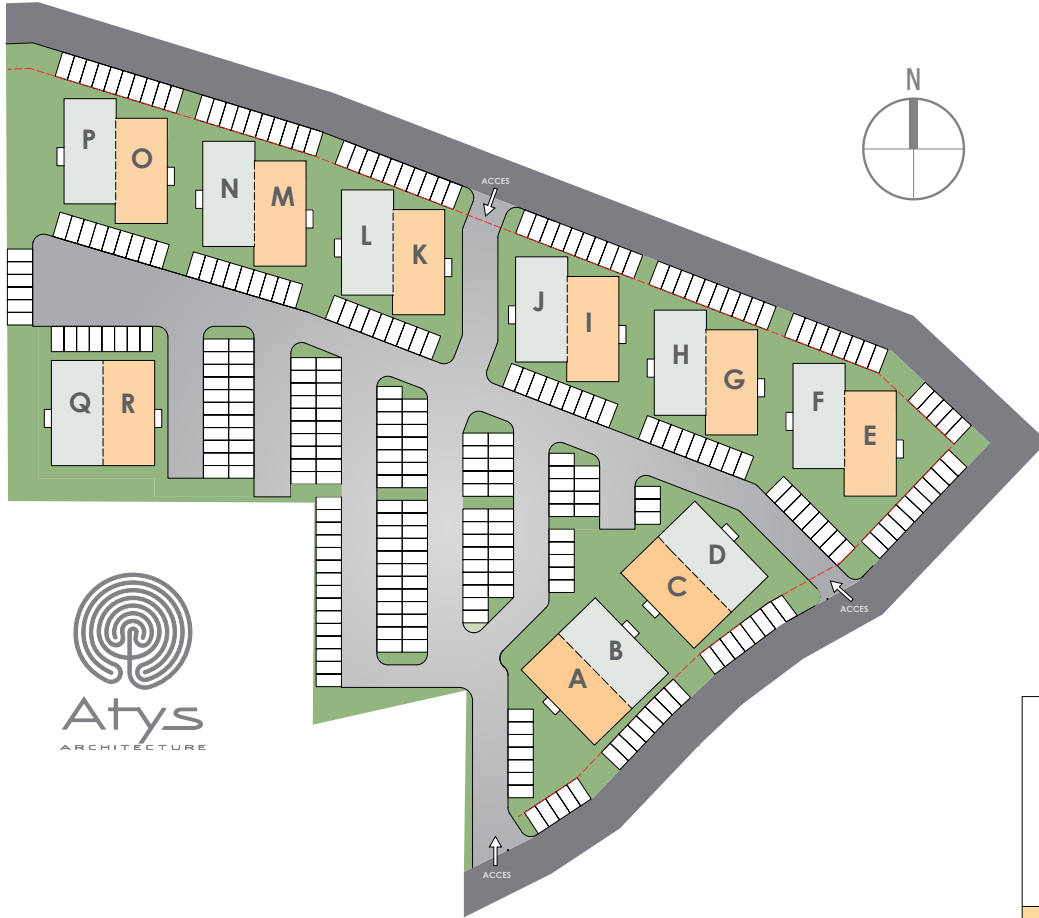

JORDAN VILLAGE

STUDENT HOUSING

www.studenthousesxm.com

LEVEL 1

UNIT #5

BUILDING 0

SURFACES

Living room / Kitchen	31.56 m ²	339.71 ft ²
Bathroom	5.88 m ²	63.30 ft ²
Total interior surface	37.44 m ²	403.01 ft ²
Terrace	11.42 m ²	122.92 ft ²
TOTAL SURFACE	48.86 m²	525.93 ft²