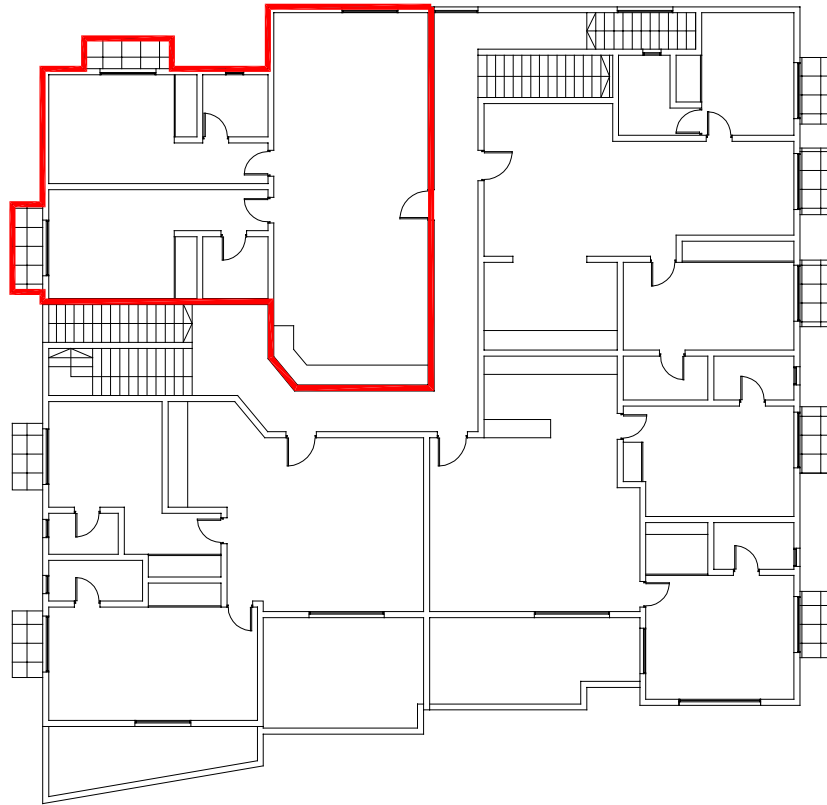

eleven BUILDING

CUPECOY - SINT MAARTEN

Apartment T3-1 (level 1)

SURFACES

Total area	130,50m ²
Cover area	124,70m ²
Balcony	5,80m ²