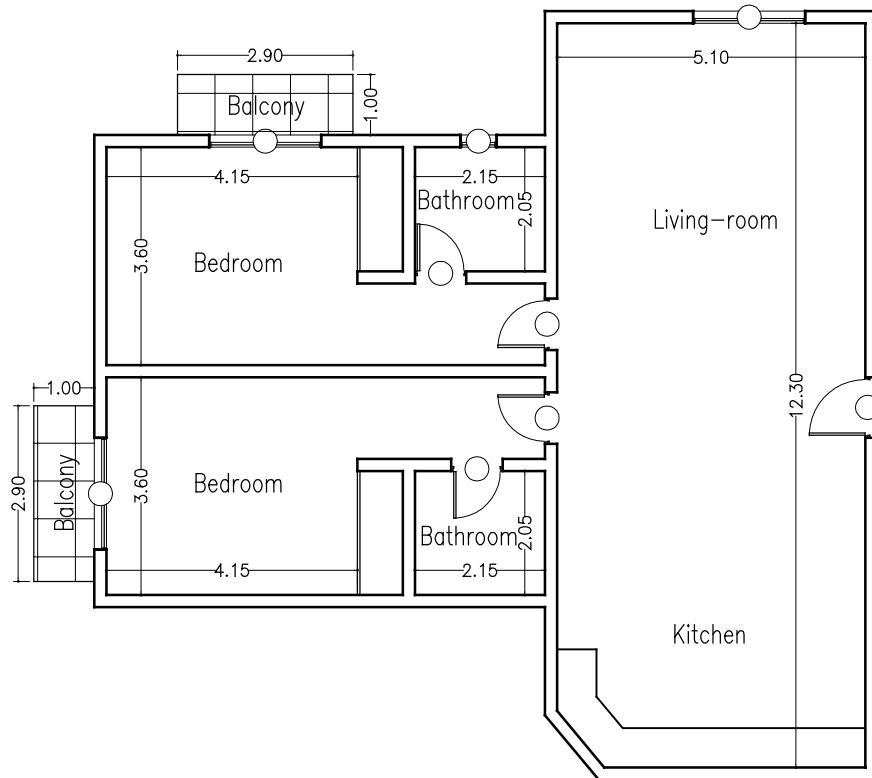

eleven BUILDING

CUPECOY - SINT MAARTEN

Apartment T3-1 (level 1)

SURFACES

Total area	130,50m ²
Cover area	124,70m ²
Balcony	5,80m ²