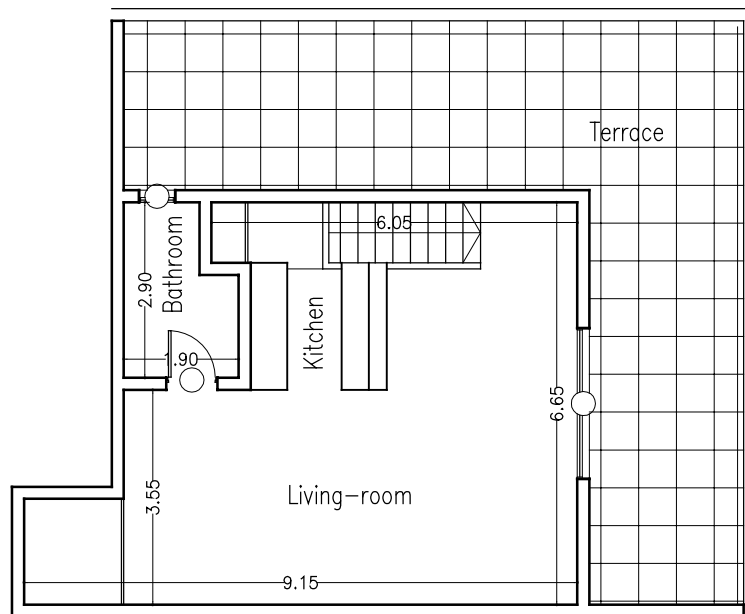

eleven BUILDING

CUPECOY - SINT MAARTEN

Apartment T2-12 (level 3)

SURFACES

Total area	110,00m ²
Cover area	58,60m ²
Terrace	51,40m ²