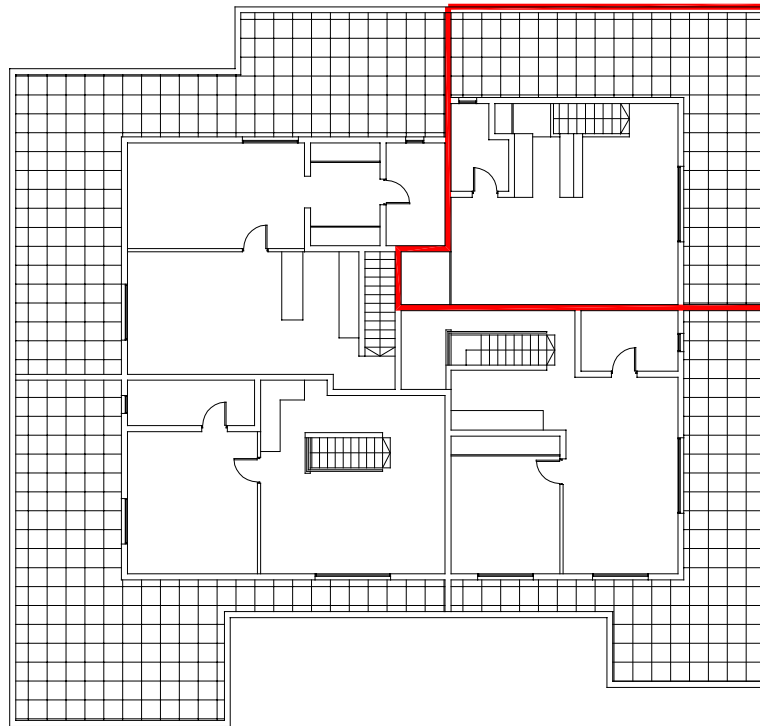

eleven BUILDING

CUPECOY - SINT MAARTEN

Apartment T2-12 (level 3)

SURFACES

Total area	110,00m ²
Cover area	58,60m ²
Terrace	51,40m ²