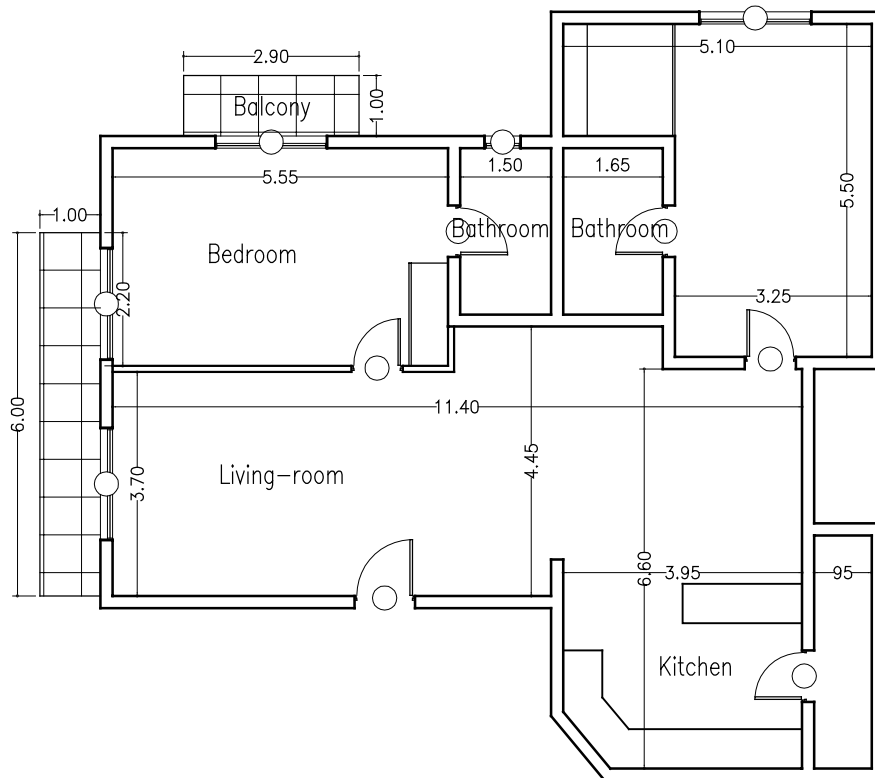

eleven BUILDING

CUPECOY - SINT MAARTEN

Apartment T3-5 (level 2)

SURFACES

| | |
|------------|----------------------|
| Total area | 130,40m ² |
| Cover area | 122,20m ² |
| Balcony | 8,20m ² |