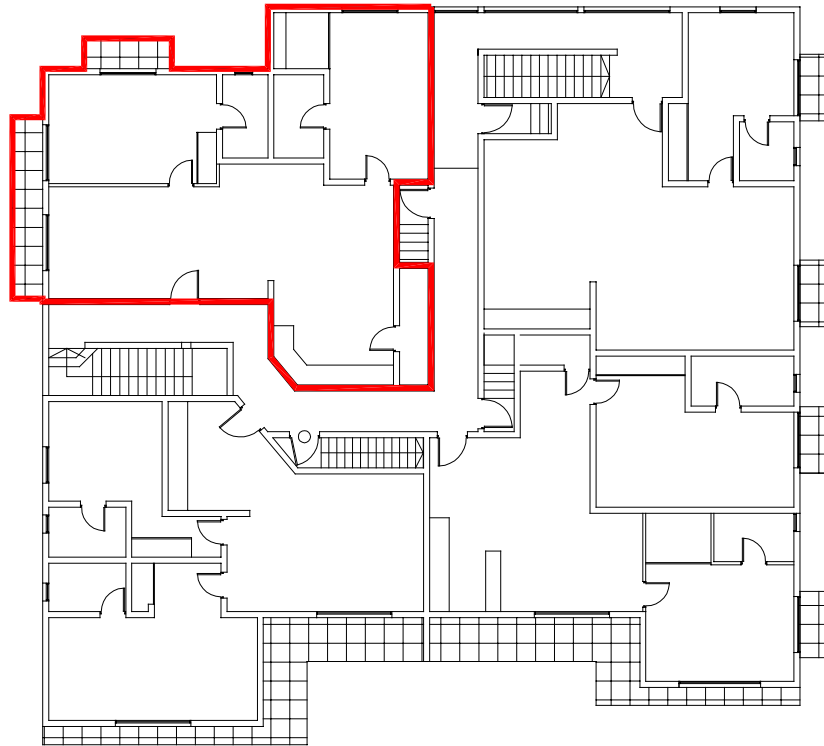

eleven BUILDING

CUPECOY - SINT MAARTEN

Apartment T3-5 (level 2)

SURFACES

| | |
|------------|----------------------|
| Total area | 130,40m ² |
| Cover area | 122,20m ² |
| Balcony | 8,20m ² |