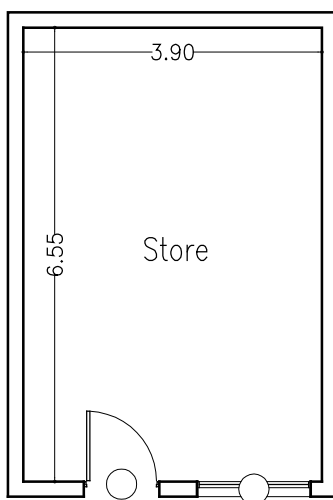

# eleven BUILDING

CUPECOY - SINT MAARTEN

Store C (level 0)

SURFACES

Total area	26,30m <sup>2</sup>
------------	---------------------