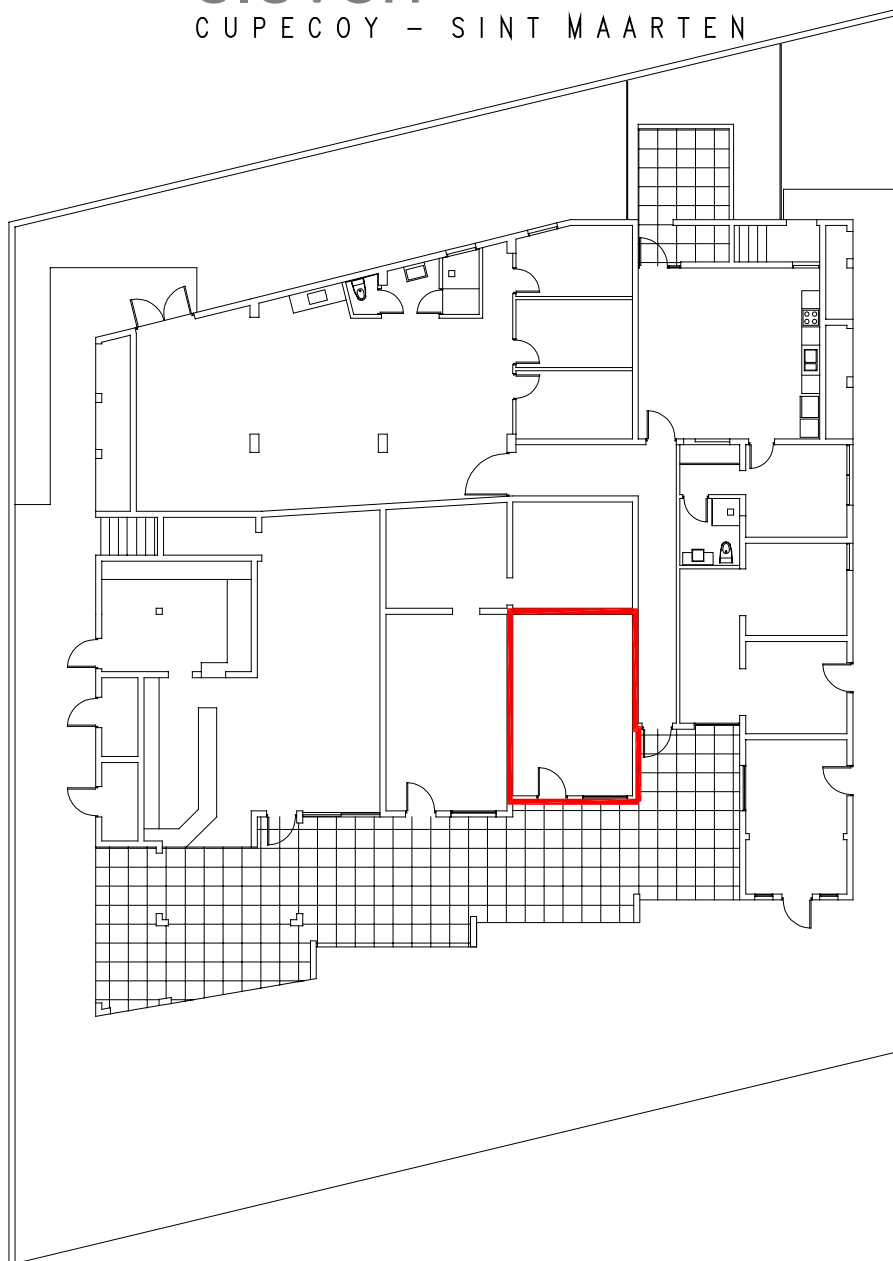

# eleven BUILDING

CUPECOY - SINT MAARTEN

Store C (level 0)

SURFACES

Total area	26,30m <sup>2</sup>
------------	---------------------