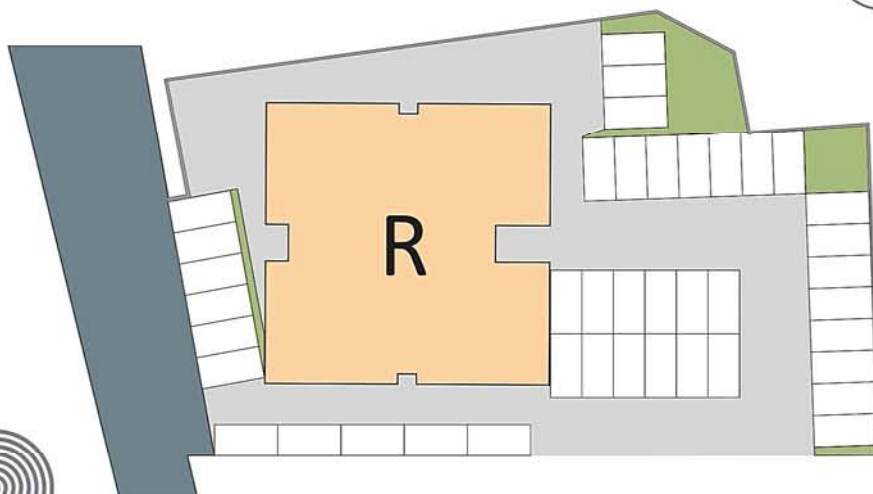

JORDAN VILLAGE

STUDENT HOUSING

www.studenthousesxm.com

FLOOR

UNIT #

BUILDING **R**

SURFACES

Bedroom / Living room / Kitchen	34.96 m ²
Bathroom	7.58 m ²
Total interior surface	42.54 m ²
Terrace	7.17 m ²
TOTAL SURFACE	49.71 m²