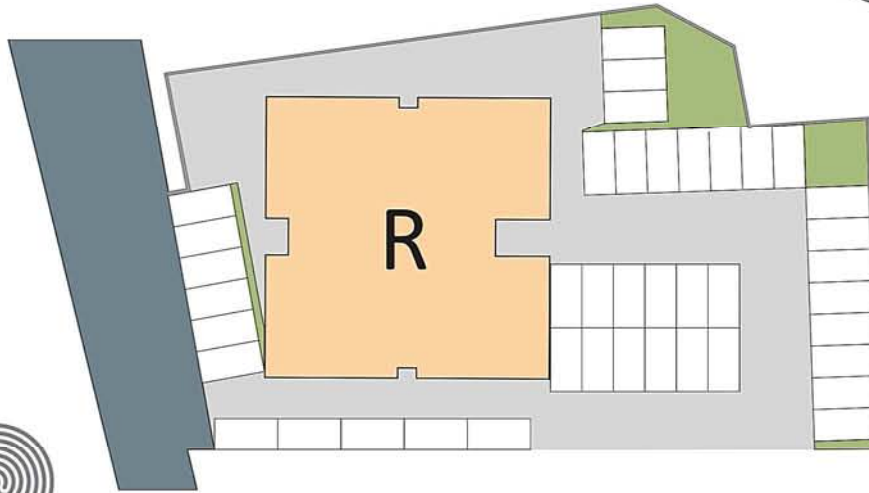

JORDAN VILLAGE

STUDENT HOUSING

www.studenthousesxm.com

FLOOR

UNIT #

BUILDING **R**

SURFACES

Bedroom / Living room / Kitchen	34.96 m ²
Bathroom	7.58 m ²
Total interior surface	42.54 m ²
Terrace	7.17 m ²
TOTAL SURFACE	49.71 m²