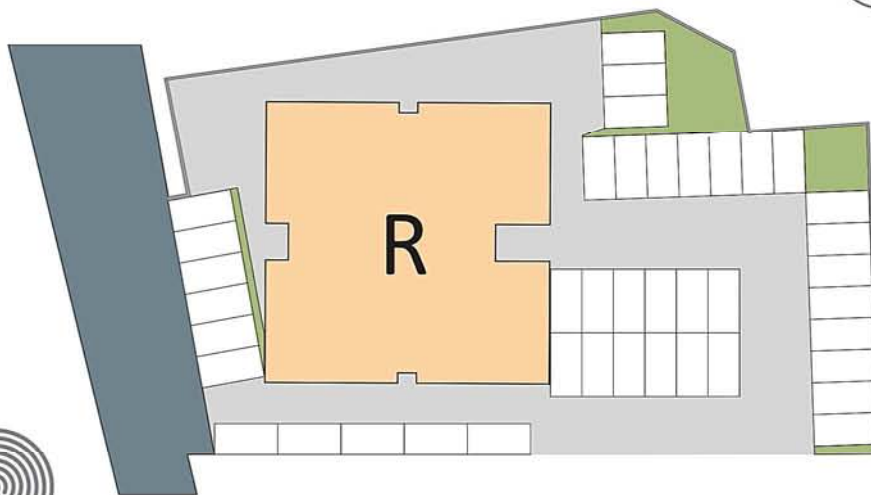

JORDAN VILLAGE

STUDENT HOUSING

www.studenthousesxm.com

FLOOR

UNIT #

BUILDING **R**

SURFACES

Bedroom / Living room / Kitchen	34.96 m ²
Bathroom	7.58 m ²
Total interior surface	42.54 m ²
Terrace	7.17 m ²
TOTAL SURFACE	49.71 m²