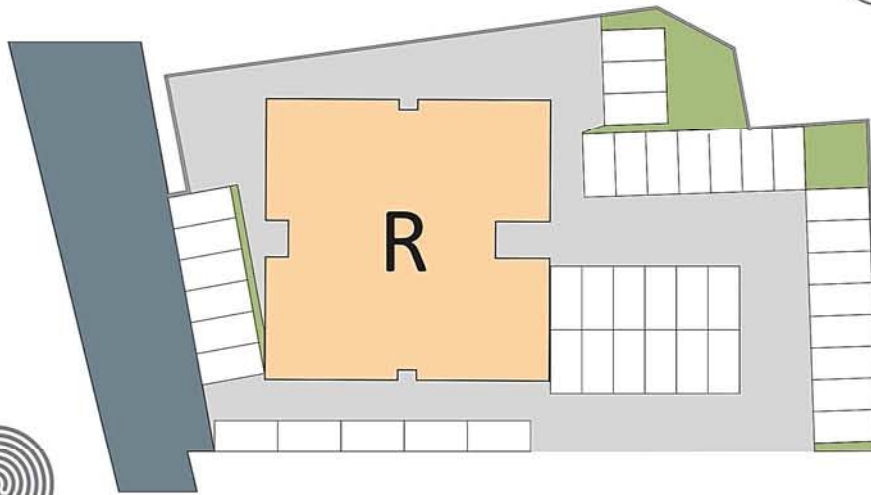

JORDAN VILLAGE

STUDENT HOUSING

www.studenthousesxm.com

FLOOR

UNIT #

BUILDING **R**

SURFACES

Bedroom / Living room / Kitchen	34.96 m ²
Bathroom	7.58 m ²
Total interior surface	42.54 m ²
Terrace	7.17 m ²
TOTAL SURFACE	49.71 m²