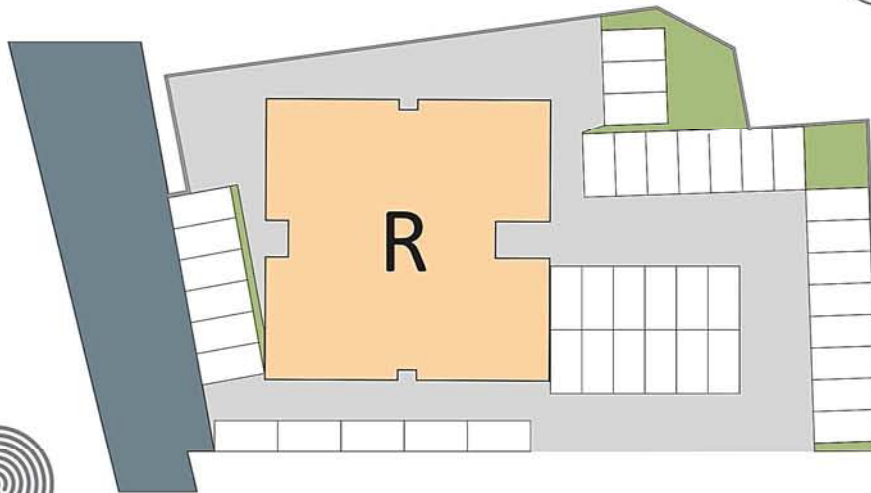

JORDAN VILLAGE

STUDENT HOUSING

www.studenthousesxm.com

FLOOR

UNIT #

BUILDING **R**

SURFACES

Bedroom / Living room / Kitchen	34.96 m ²
Bathroom	7.58 m ²
Total interior surface	42.54 m ²
Terrace	7.17 m ²
TOTAL SURFACE	49.71 m²