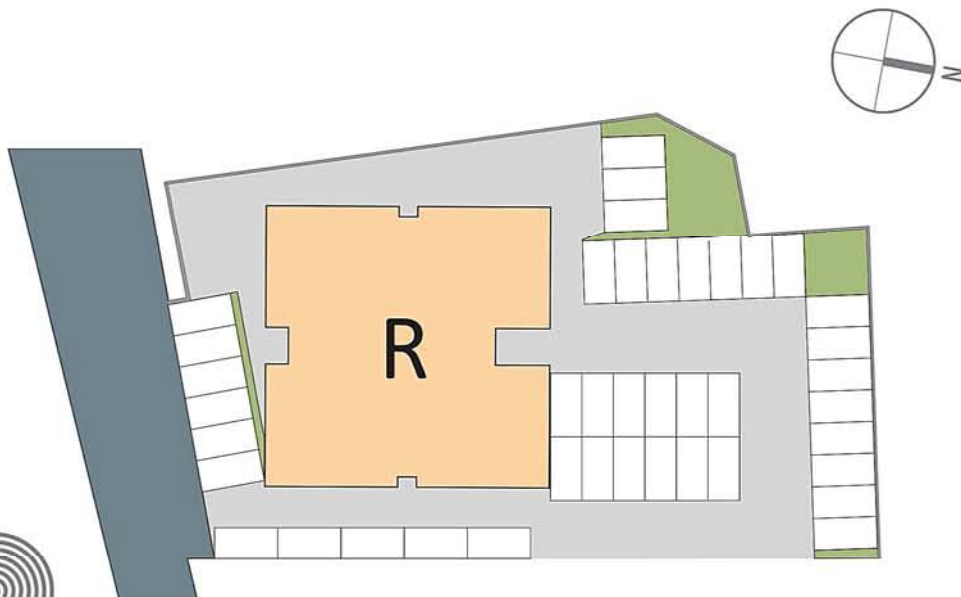

JORDAN VILLAGE

STUDENT HOUSING

www.studenthousesxm.com

FLOOR

UNIT #

BUILDING **R**

SURFACES

Bedroom / Living room / Kitchen	34.96 m ²
Bathroom	7.58 m ²
Total interior surface	42.54 m ²
Terrace	7.17 m ²
TOTAL SURFACE	49.71 m²