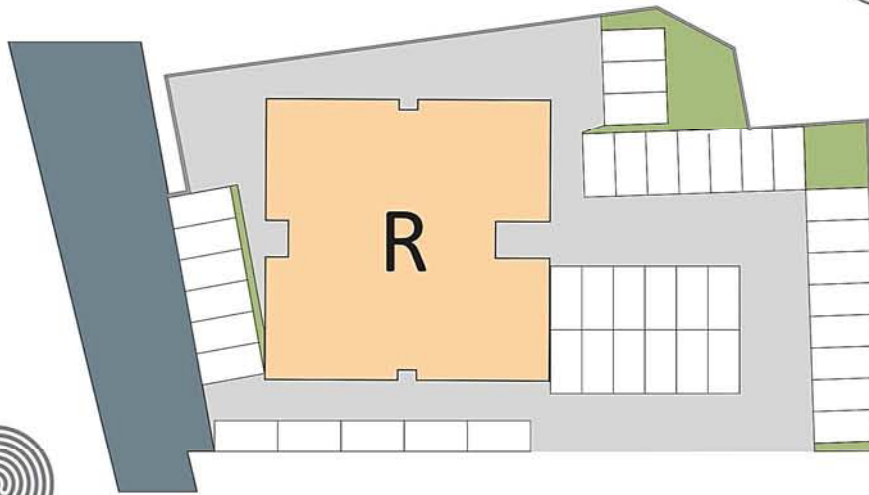

JORDAN VILLAGE

STUDENT HOUSING

www.studenthousesxm.com

FLOOR
UNIT #

BUILDING **R**

SURFACES

Bedroom / Living room / Kitchen	34.96 m ²
Bathroom	7.58 m ²
Total interior surface	42.54 m ²
Terrace	7.17 m ²
TOTAL SURFACE	49.71 m²