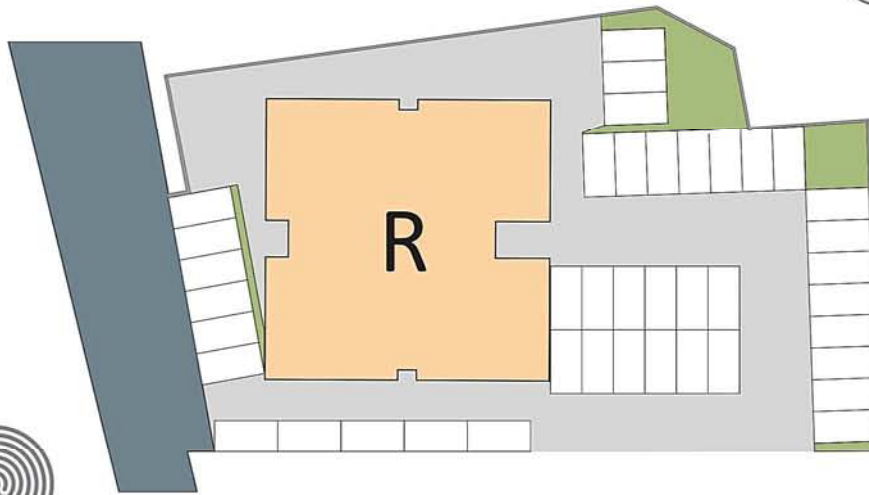

JORDAN VILLAGE

STUDENT HOUSING

www.studenthousesxm.com

FLOOR

UNIT #

BUILDING **R**

SURFACES

Bedroom / Living room / Kitchen	34.96 m ²
Bathroom	7.58 m ²
Total interior surface	42.54 m ²
Terrace	7.17 m ²
TOTAL SURFACE	49.71 m²