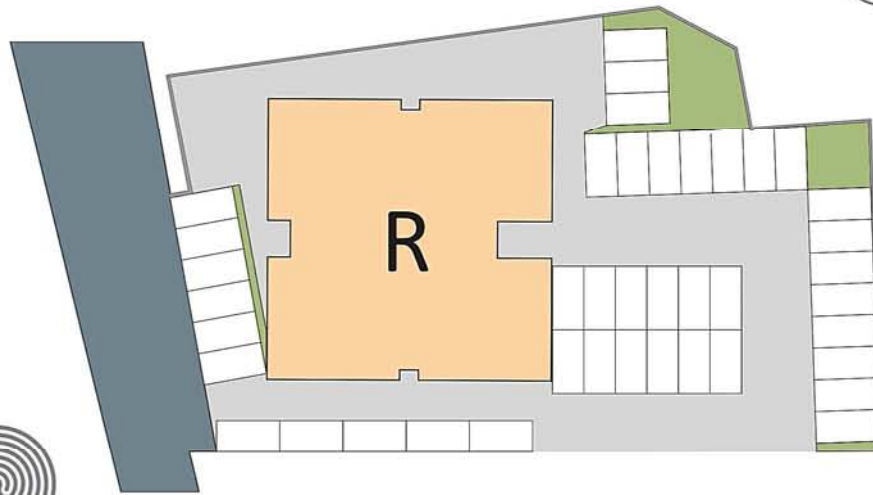

JORDAN VILLAGE

STUDENT HOUSING

www.studenthousesxm.com

FLOOR

UNIT #

BUILDING **R**

SURFACES

Bedroom / Living room / Kitchen	34.96 m ²
Bathroom	7.58 m ²
Total interior surface	42.54 m ²
Terrace	7.17 m ²
TOTAL SURFACE	49.71 m²