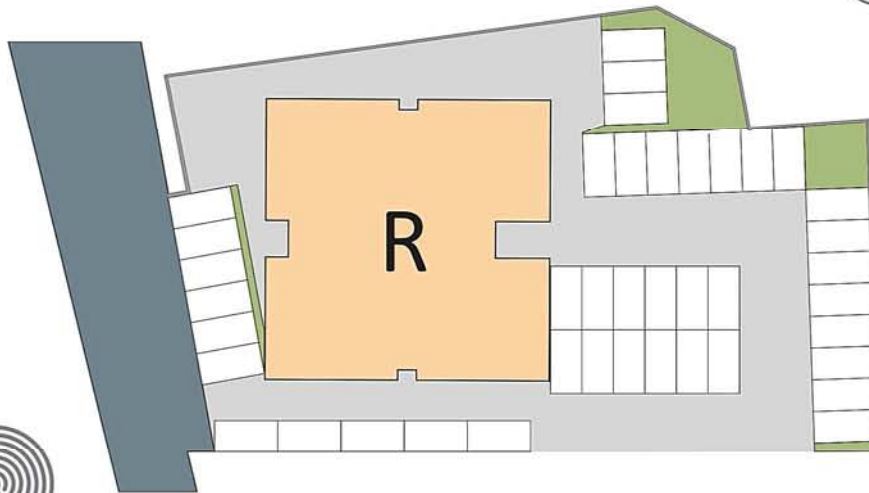

JORDAN VILLAGE

STUDENT HOUSING

www.studenthousesxm.com

FLOOR

UNIT #

BUILDING **R**

SURFACES

Bedroom / Living room / Kitchen	34.96 m ²
Bathroom	7.58 m ²
Total interior surface	42.54 m ²
Terrace	7.17 m ²
TOTAL SURFACE	49.71 m²