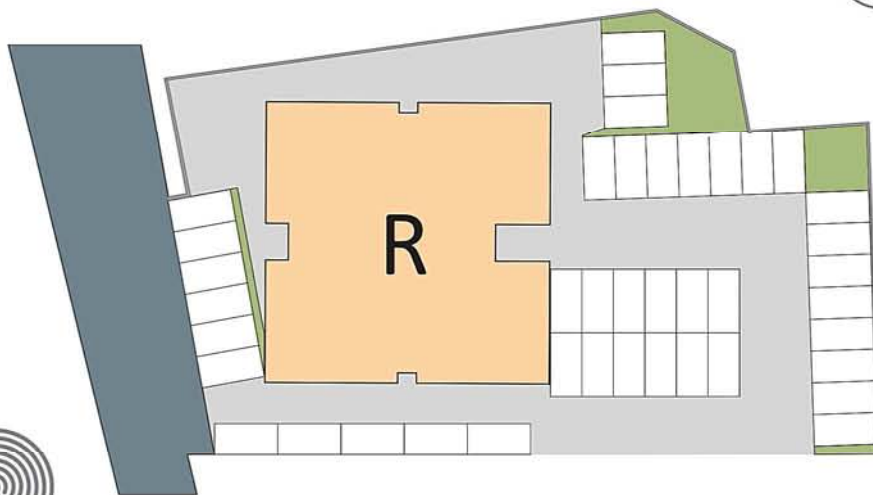

JORDAN VILLAGE

STUDENT HOUSING

www.studenthousesxm.com

FLOOR

UNIT #

BUILDING **R**

SURFACES

Bedroom / Living room / Kitchen	34.96 m ²
Bathroom	7.58 m ²
Total interior surface	42.54 m ²
Terrace	7.17 m ²
TOTAL SURFACE	49.71 m²