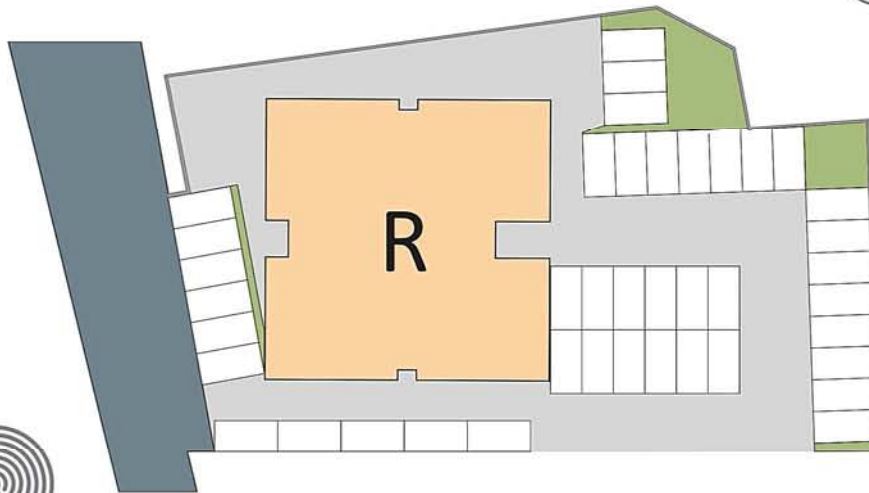

JORDAN VILLAGE

STUDENT HOUSING

www.studenthousesxm.com

FLOOR
UNIT #

BUILDING **R**

SURFACES

Bedroom / Living room / Kitchen	34.96 m ²
Bathroom	7.58 m ²
Total interior surface	42.54 m ²
Terrace	7.17 m ²
TOTAL SURFACE	49.71 m²