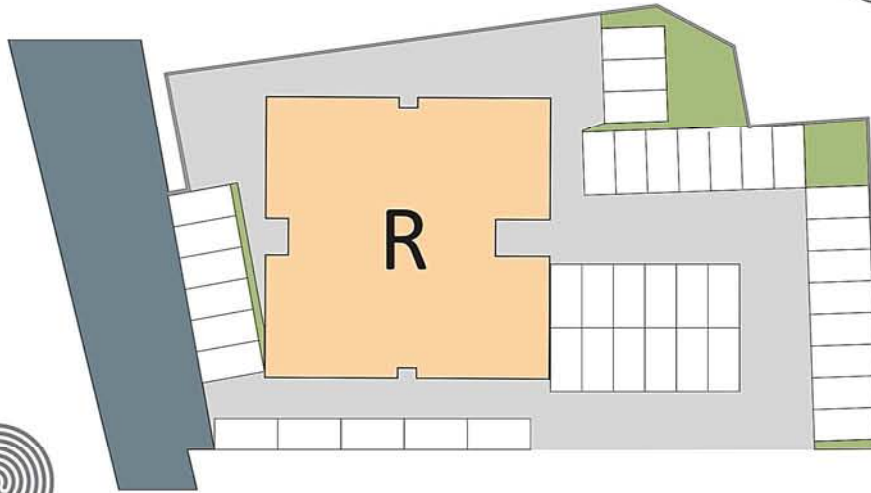

JORDAN VILLAGE

STUDENT HOUSING

www.studenthousesxm.com

FLOOR

UNIT #

BUILDING **R**

SURFACES

Bedroom / Living room / Kitchen	34.96 m ²
Bathroom	7.58 m ²
Total interior surface	42.54 m ²
Terrace	7.17 m ²
TOTAL SURFACE	49.71 m²